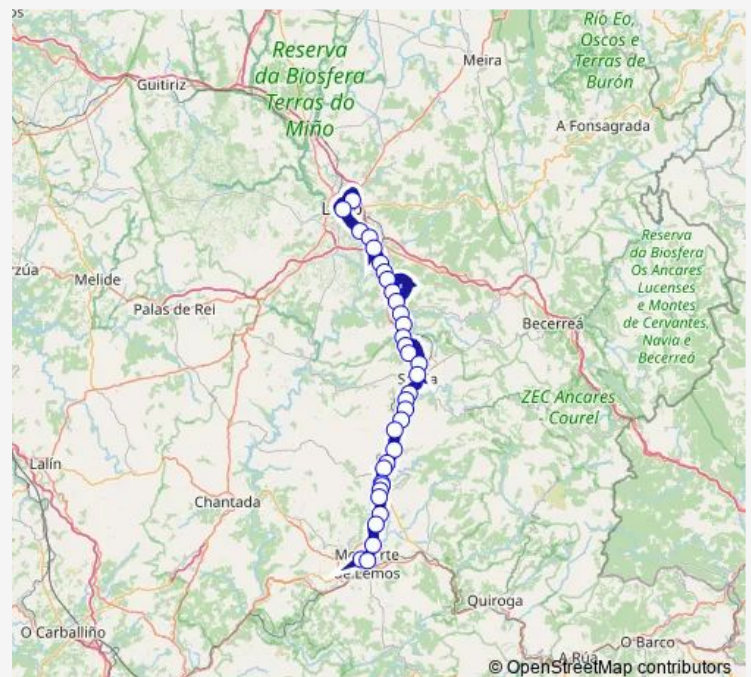

### Route schedule

Hospital Hula — Monforte E.A.

Monday 10:45-18:20

Tuesday 10:45-18:20

Wednesday 10:45-18:20

Thursday 10:45-18:20

Friday 10:45-18:20

Saturday 10:45-17:15

### Route info

Direction: Hospital Hula

Stops: 34

Trip Duration: 1 hour 30 min

■ XG648025 — Monforte E.A. - Hospital Hula

Santa Cruz De Oural

Noceda

Pacio Do Río

## Route info

Direction: Monforte E.A.

Stops: 34

Trip Duration: 1 hour 30 min

Sabarei

Anseán

Rego

Paradela