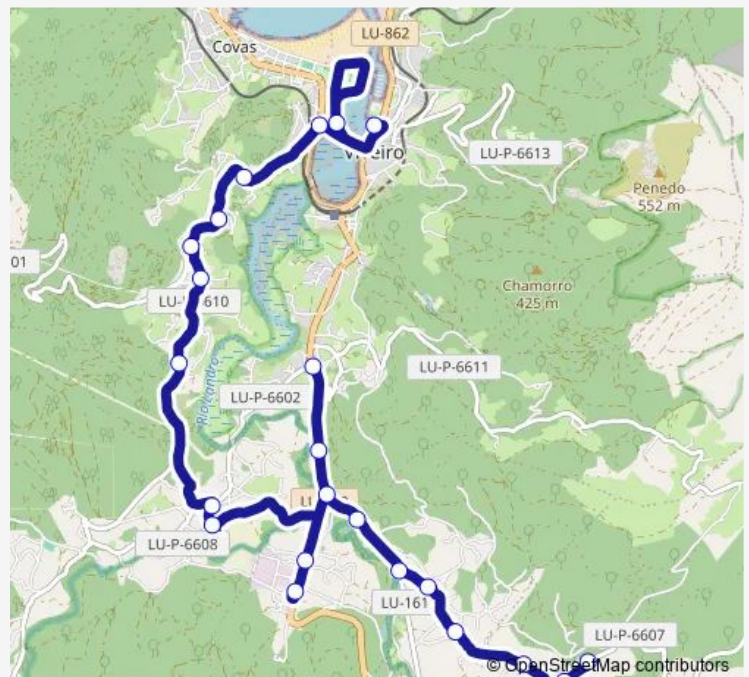

CEP Luís Tobío

Route schedule

Ruanova — Viveiro E.A.

Monday 08:30

Tuesday 08:30

Wednesday 08:30

Thursday 08:30

Friday 08:30

Saturday —

Sunday —

Route info

Direction: Ruanova

Stops: 22

Trip Duration: 0 hour 58 min

XG618019 — Viveiro E.A. - Ruanova

BusMaps