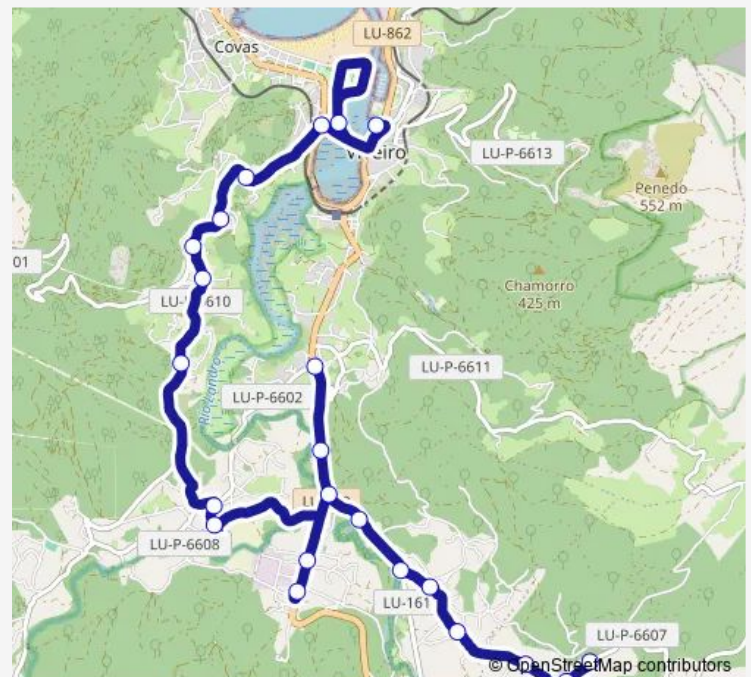

Ponte Landrove

Valcarria (Igrexa)

Valado (Valcarria)

Forxán (Valcarria)

Lamaceda (SAN Pedro)

Escola (SAN Pedro)

Infanta

Muiño (SAN Pedro)

Pena

RUA Misericordia N° 4 (Ec

CEP Luís Tobío

Route schedule

Ruanova — Viveiro E.A.

Monday 08:30

Tuesday 08:30

Wednesday 08:30

Thursday 08:30

Friday 08:30

Saturday —

Sunday —

Route info

Direction: Ruanova

Stops: 22

Trip Duration: 0 hour 58 min

Xg618019 — Viveiro E.A. - Ruanova

Xg618019 Bus time schedules and route maps are available in an offline PDF at busmaps.com. Use the busmaps.com website to see live bus times, train schedule or subway schedule, and step-by-step directions for all public transit in Viveiro