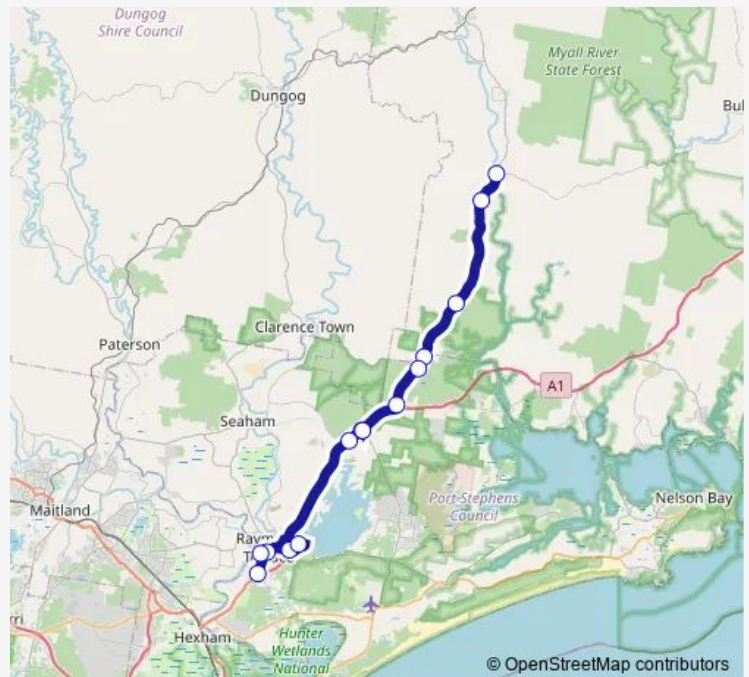

School Bus S626 Booral to Raymond Terrace and Heatherbrae Schools via Allworth

Go to website

Direction

Booral Rd Before The Bucketts Way — Adelaide St, Hunter River High School

14 stops

[Open route schedule](#)

Route schedule

Booral Rd Before The Bucketts Way — Adelaide St, Hunter River High School

Monday	07:54
Tuesday	07:54
Wednesday	07:54
Thursday	07:54
Friday	07:54
Saturday	—
Sunday	—

Route info

Direction: Booral Rd Before The Bucketts Way

Stops: 14

Trip Duration: 1 hour 2 min

S626 — Booral to Raymond Terrace and Heatherbrae Schools via Allworth

S626 School Bus time schedules and route maps are available in an offline PDF at busmaps.com. Use the busmaps.com website to see live bus times, train schedule or subway schedule, and step-by-step directions for all public transit in Newcastle