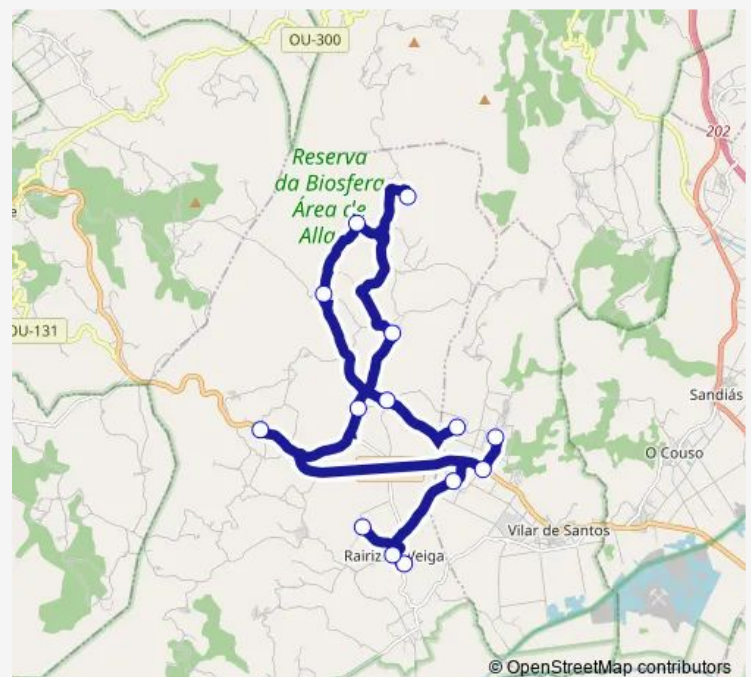

Barracel

Guillamil

Pereira

Vieiro (núcleo)

Route schedule

Ceip Carlos CID Arregui — Vieiro (núcleo)

Monday 15:30

Tuesday 15:30

Wednesday 15:30

Thursday 15:30

Friday 15:30

Saturday —

Sunday —

Route info

Direction: Ceip Carlos CID Arregui

Stops: 14

Trip Duration: 0 hour 38 min

■ XG611017 — Vieiro (núcleo)-Ceip Carlos Cid Arregui

Direction

Vieiro (núcleo) — Ceip Carlos CID Arregui

14 stops

[Open route schedule](#)

Vieiro (núcleo)

Pereira

Wednesday 08:27

Thursday 08:27

Friday 08:27

Saturday —

Sunday —

Route info

Direction: Vieiro (núcleo)

Stops: 14