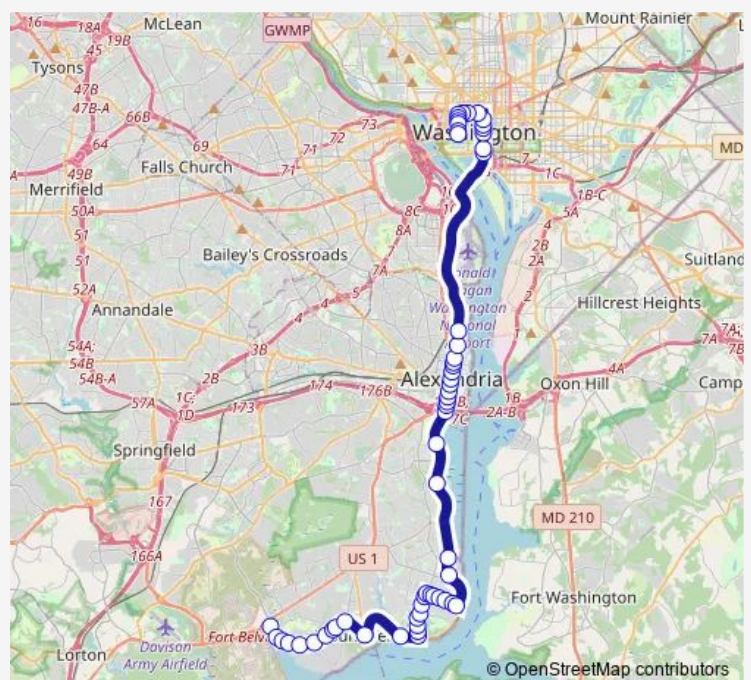

Vernon View Dr+River Farm Dr

Vernon View Dr+Prices Ln

Vernon View Dr+Wakefield St

Vernon View Dr+Danewood Dr

Vernon View Dr+Ft Hunt Rd

Ft Hunt Rd+Elkin St

Ft Hunt Rd+Plymouth Rd

Ft Hunt Rd+Waynewood Bl

### Route schedule

Mt Vernon Hwy+Grist Mill Woods Wy — 19 St Nw+Virginia Av Nw

Monday 05:49-08:13

Tuesday 05:49-08:13

Wednesday 05:49-08:13

Thursday 05:49-08:13

Friday 05:49-08:13

Saturday —

### Route info

Direction: Mt Vernon Hwy+Grist Mill Woods Wy

Stops: 58

Trip Duration: 1 hour 10 min

■ 11y — MT Vernon Express

Waynewood BI+Conover PI

Waynewood BI+Cushman PI

Waynewood BI+Dalebrook Dr

## Route info

Direction: 18 St Nw+C St Nw

Stops: 62

Trip Duration: 1 hour 9 min

S Washington St+Jefferson St

S Washington St+Green St

S Washington St+Church St

GW Memorial Pkwy+Thornton Wy