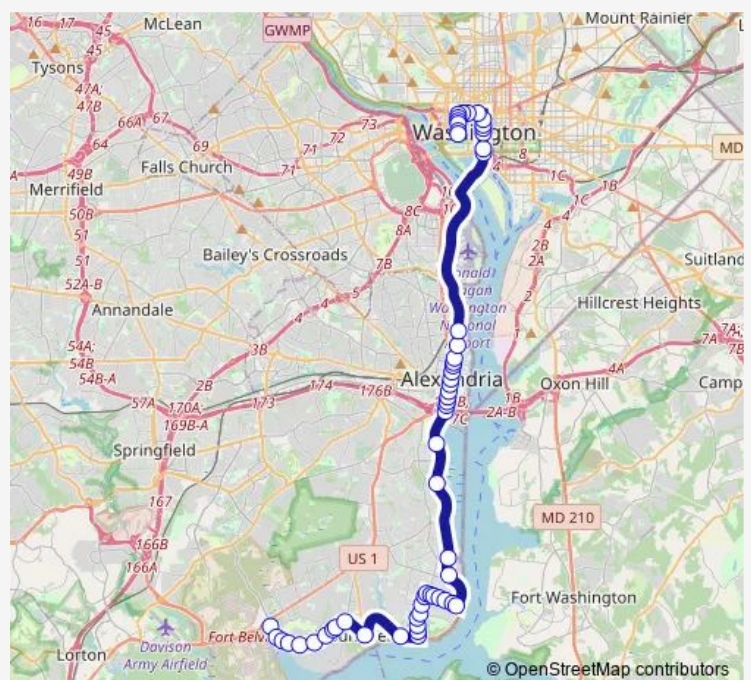

Vernon View Dr+River Farm Dr

Vernon View Dr+Prices Ln

Vernon View Dr+Wakefield St

Vernon View Dr+Danewood Dr

Vernon View Dr+Ft Hunt Rd

Ft Hunt Rd+Elkin St

Ft Hunt Rd+Plymouth Rd

Ft Hunt Rd+Waynewood Bl

### Route schedule

Mt Vernon Hwy+Grist Mill Woods Wy — 19 St NW+Virginia Av NW

Monday 05:49-08:13

Tuesday 05:49-08:13

Wednesday 05:49-08:13

Thursday 05:49-08:13

Friday 05:49-08:13

Saturday —

### Route info

Direction: Mt Vernon Hwy+Grist Mill Woods Wy

Stops: 58

Trip Duration: 1 hour 10 min

■ 11Y — MT Vernon Express

Waynewood BI+Conover PI

Waynewood BI+Cushman PI

Waynewood BI+Dalebrook Dr

## Route info

Direction: 18 St Nw+C St Nw

Stops: 62

Trip Duration: 1 hour 14 min

S Washington St+Jefferson St

S Washington St+Green St

S Washington St+Church St

GW Memorial Pkwy+Thornton Wy