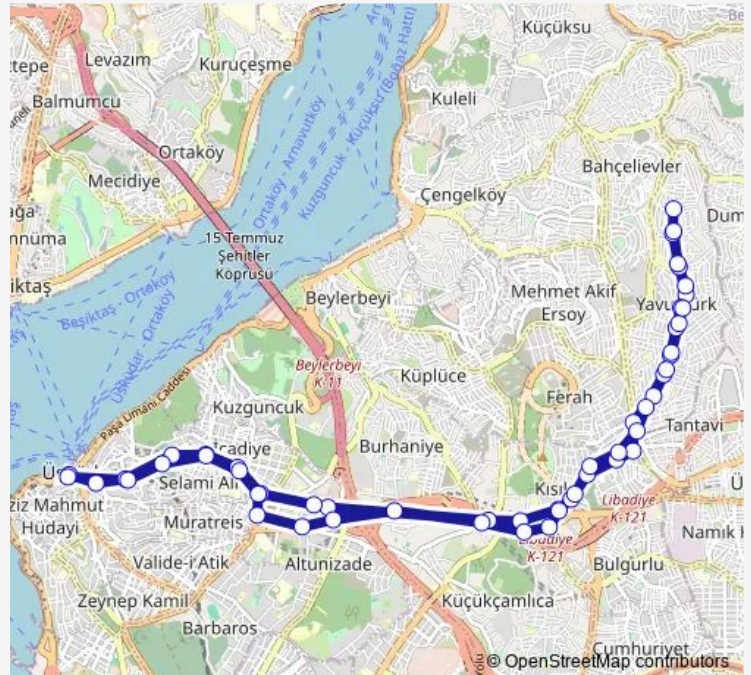

## Route info

Direction: YAVUZTÜRK SİTELER

Stops: 26

Trip Duration: 0 hour 22 min

■ 11Y — Yavuztürk Siteler - Üsküdar Marmaray

BusMaps

FISTIKAĞACI

SETBAŞI