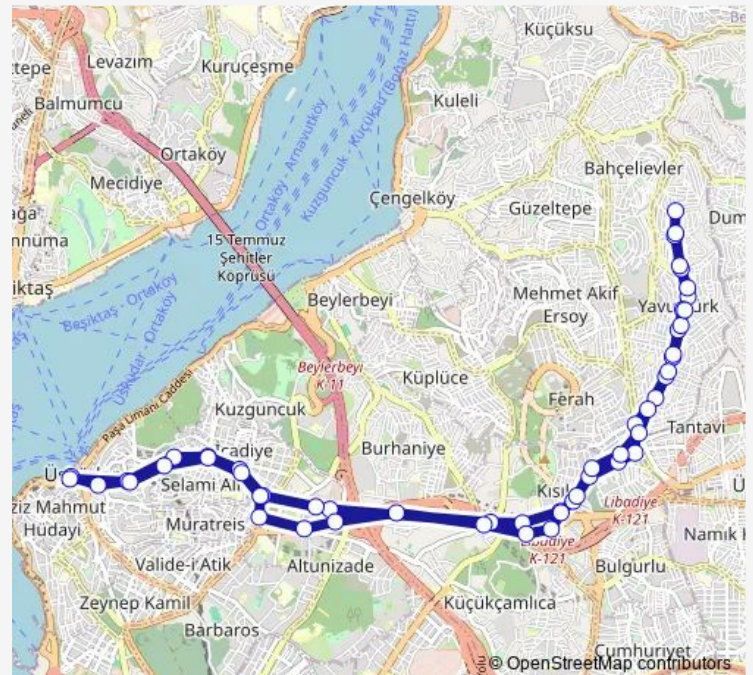

Thursday 13:55

Friday 13:55

Saturday —

Sunday —

Route info

Direction: Yavuztürk Siteler

Stops: 26

Trip Duration: 0 hour 22 min