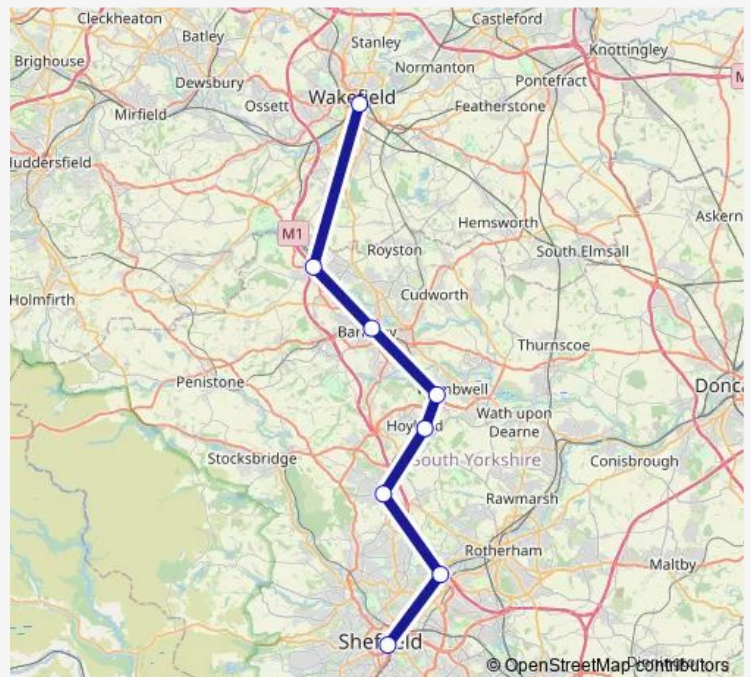

### Direction

Sheffield — Wakefield Kirkgate

8 stops

[Open route schedule](#)

Sheffield

Meadowhall

Chapelton

Elsecar

Wombwell

Barnsley

Darton

Wakefield Kirkgate

### Route schedule

Sheffield — Wakefield Kirkgate

Monday 23:18

Tuesday 23:18

Wednesday 23:18

Thursday 23:18

Friday 23:18

Saturday —

### Route info

Direction: Sheffield

Stops: 8

Trip Duration: 0 hour 47 min

■ Nt:Shf->Wkk — NT train service from SHF to Wkk

Nt:Shf->Wkk Rail time schedules and route maps are available in an offline PDF at [busmaps.com](https://busmaps.com). Use the [busmaps.com](https://busmaps.com) website to see live bus times, train schedule or subway schedule, and step-by-step directions for all public transit in Barnsley