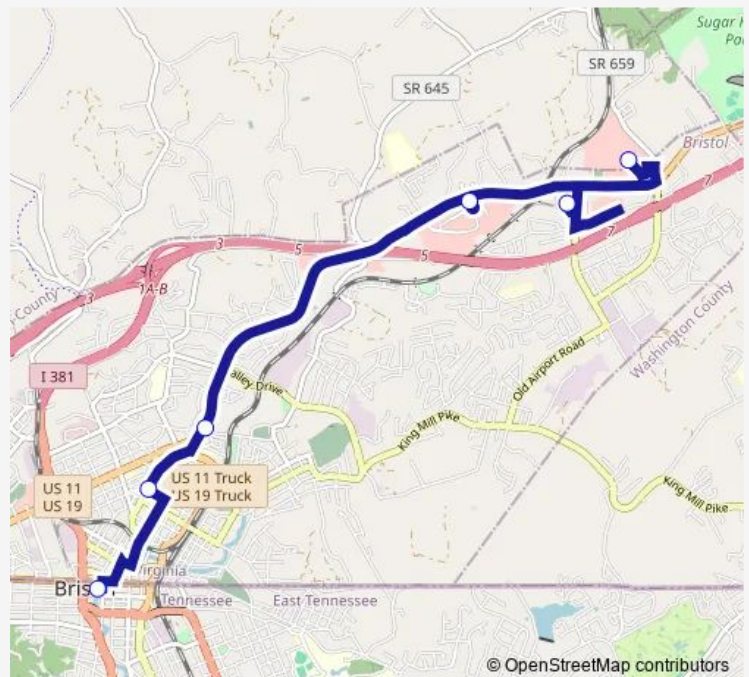

Lee Hwy @ Country Boy Market

Cabela Dr & Lee Hwy

Food City-Bonham Rd

Walmart-Lee Hwy

Route schedule

Downtown Transfer Center — Walmart-Lee Hwy

Monday 07:15-17:15

Tuesday 07:15-17:15

Wednesday 07:15-17:15

Thursday 07:15-17:15

Friday 07:15-17:15

Saturday —

Sunday —

Route info

Direction: Downtown Transfer Center

Stops: 6

Trip Duration: 0 hour 25 min

Falls/Walmart

BusMaps

Direction

Walmart-Lee Hwy — Downtown Transfer Center

5 stops

[Open route schedule](#)

Walmart-Lee Hwy

Price Less Food- Lee Hwy

MLK Jr Blvd & W Mary St

Cumberland St & Waters Alley

Downtown Transfer Center

Route schedule

Walmart-Lee Hwy — Downtown Transfer Center

Monday	07:42-17:35
Tuesday	07:42-17:35
Wednesday	07:42-17:35
Thursday	07:42-17:35
Friday	07:42-17:35
Saturday	—
Sunday	—