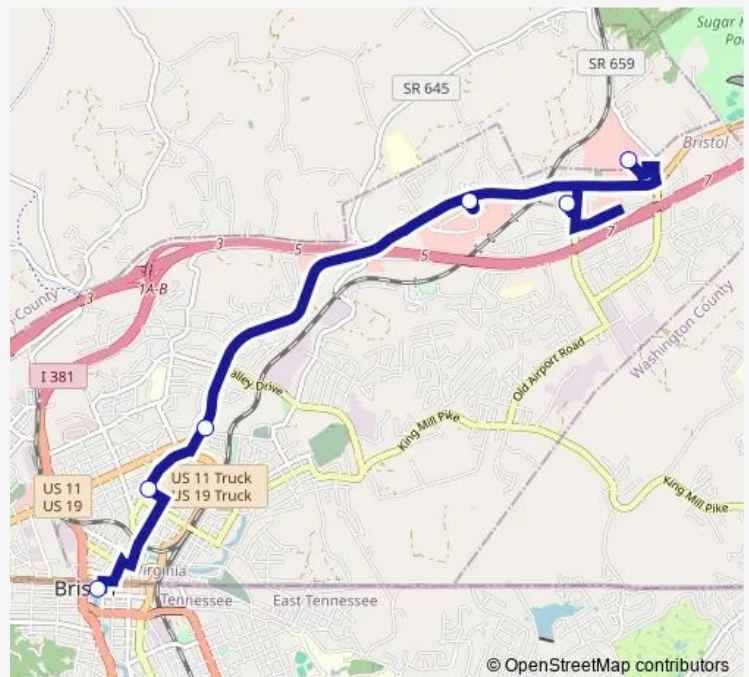

Direction

Downtown Transfer Center — Walmart-Lee Hwy

6 stops

[Open route schedule](#)

Downtown Transfer Center

Oakview Ave & Clinton Ave

Lee Hwy @ Country Boy Market

Cabela Dr & Lee Hwy

Friday 07:15-17:15

Saturday —

Sunday —

Route info

Direction: Downtown Transfer Center

Stops: 6

Trip Duration: 0 hour 25 min

Direction

Walmart-Lee Hwy — Downtown Transfer Center

5 stops

[Open route schedule](#)

Walmart-Lee Hwy

Price Less Food- Lee Hwy

MLK Jr Blvd & W Mary St

Cumberland St & Waters Alley

Downtown Transfer Center

Route schedule

Walmart-Lee Hwy — Downtown Transfer Center

Monday	07:42-17:35
Tuesday	07:42-17:35
Wednesday	07:42-17:35
Thursday	07:42-17:35
Friday	07:42-17:35
Saturday	—
Sunday	—

Route info

Direction: Walmart-Lee Hwy