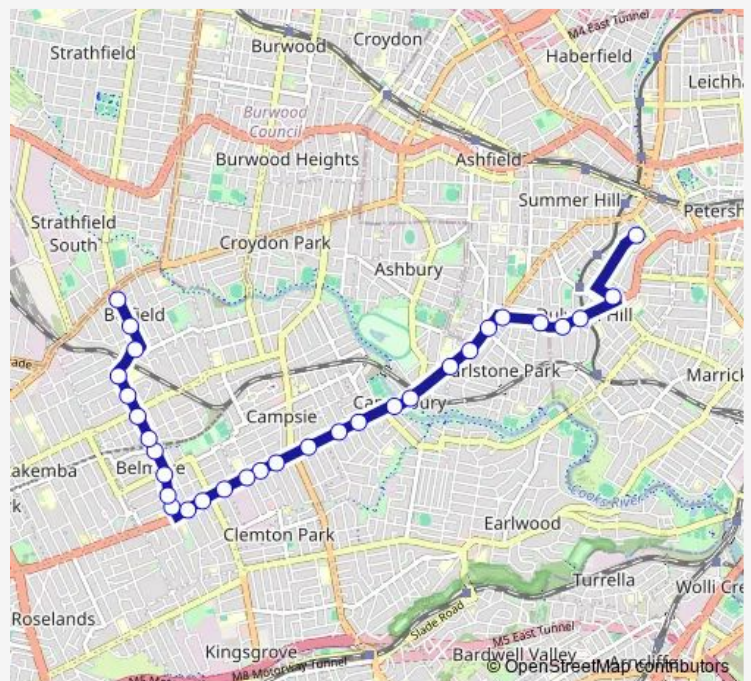

- Christian Brothers' High School, Denison Rd
- Dulwich St Before New Canterbury Rd
- Dulwich Grove Light Rail, New Canterbury Rd
- New Canterbury Rd At Myra Rd
- New Canterbury Rd At Duntroon St
- New Canterbury Rd Before Canterbury Rd
- Canterbury-Hurlstone Park RSL Club, Canterbury Rd
- Canterbury Rd At Dunkeld Av
- Canterbury Rd At Church St
- Canterbury Station, Canterbury Rd, Stand F
- Saint Mary Mackillop Reserve, Canterbury Rd
- Canterbury Rd At Howard St
- Canterbury Rd At Allen St
- Canterbury Rd At Robertson St
- Canterbury Rd At Viking St
- Canterbury Rd At Troy St
- Canterbury Rd Opp Canterbury Hospital
- Canterbury Rd At Chelmsford Av
- Canterbury Rd At Platts Av
- Canterbury Rd Opp Drummond St

**Route schedule**

Christian Brothers' High School, Denison Rd — Belfield Shops, Burwood Rd

Monday	15:15
Tuesday	15:15
Wednesday	15:15
Thursday	15:15
Friday	—
Saturday	—
Sunday	—

**Route info**

Direction: Christian Brothers' High School, Denison Rd

Stops: 31

Trip Duration: 0 hour 37 min

612s — Christian Bros Lewisham to Belfield (Punchbowl Rd) **BusMaps**

Burwood Rd After Canterbury Rd

Burwood Rd At Chalmers St

Burwood Rd Before Leylands Pde

Belmore Shops, Burwood Rd