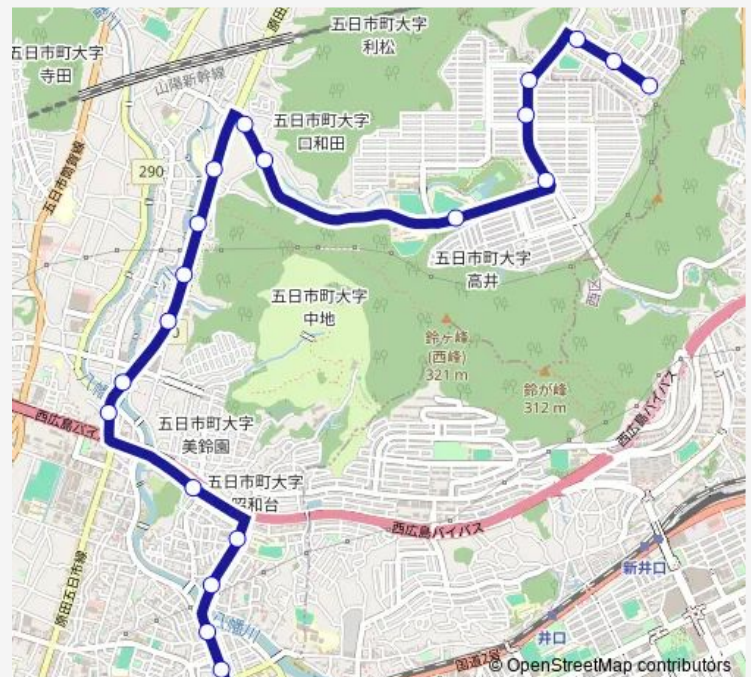

Thursday 06:43-21:10

Friday 06:43-21:10

Saturday 09:05-20:26

Sunday 09:05-20:26

Route info

Direction: 五日市駅北口

Stops: 21

Trip Duration: 0 hour 23 min