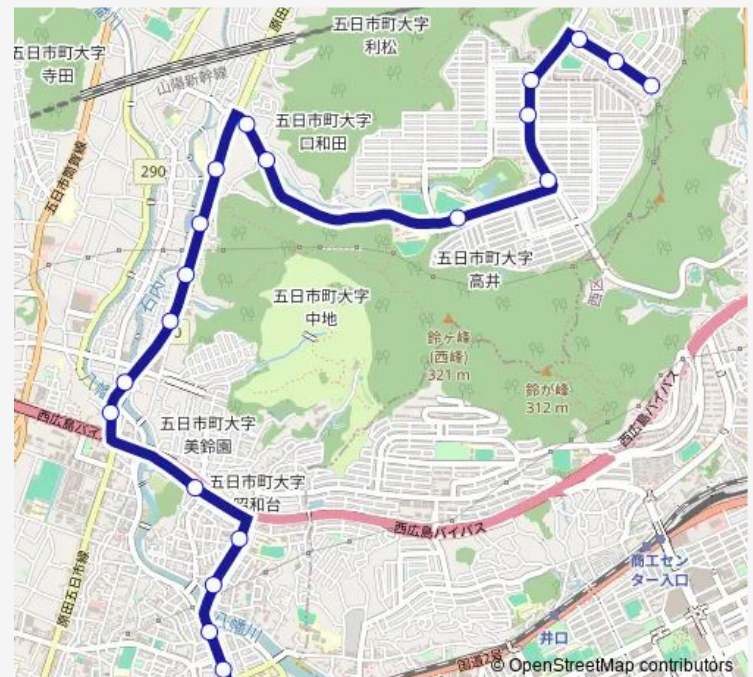

Thursday 06:43-21:10

Friday 06:43-21:10

Saturday 09:05-20:26

Sunday 09:05-20:26

Route info

Direction: 五日市駅北口

Stops: 21

Trip Duration: 0 hour 23 min