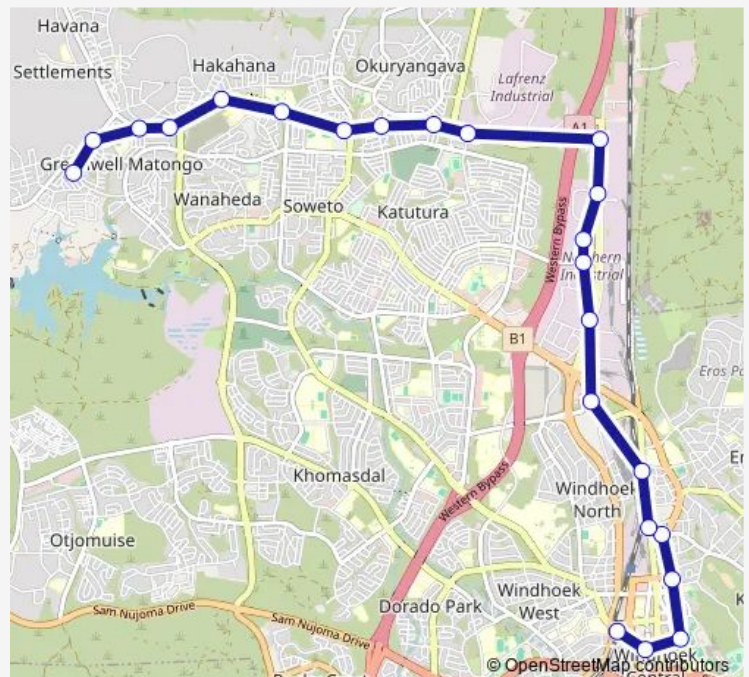

### Direction

Wernhil — Goreangab W&B

23 stops

[Open route schedule](#)

- Wernhil
- School of the Arts
- Parliament Gardens
- Robert Mugabe Clinic
- Gipf/Nampower
- Government Park
- Eros Girls School
- Fire Brigade
- Namwater
- Bonsmara/China Town
- China Town
- Marks
- Allan/Natis
- Shoprite Monte Christo
- Hereford
- Okuryangava Clinic
- Omuvapu
- Hage Geingob School
- Hakahana Clinic
- Dimo Hamaambo
- Havana Bus Stop

### Route schedule

Wernhil — Goreangab W&B

Monday	06:02-17:12
Tuesday	06:02-17:12
Wednesday	06:02-17:12
Thursday	06:02-17:12
Friday	06:02-17:12
Saturday	—
Sunday	—

### Route info

Direction: Wernhil

Stops: 23

Trip Duration: 0 hour 44 min

■ 2-1 — complete

BusMaps

Matshitshi

Goreangab W&B

## Direction

Goreangab W&B — Wernhil

24 stops

[Open route schedule](#)

Goreangab W&B

Clanwilliam

Matshitshi

Havana Bus Stop