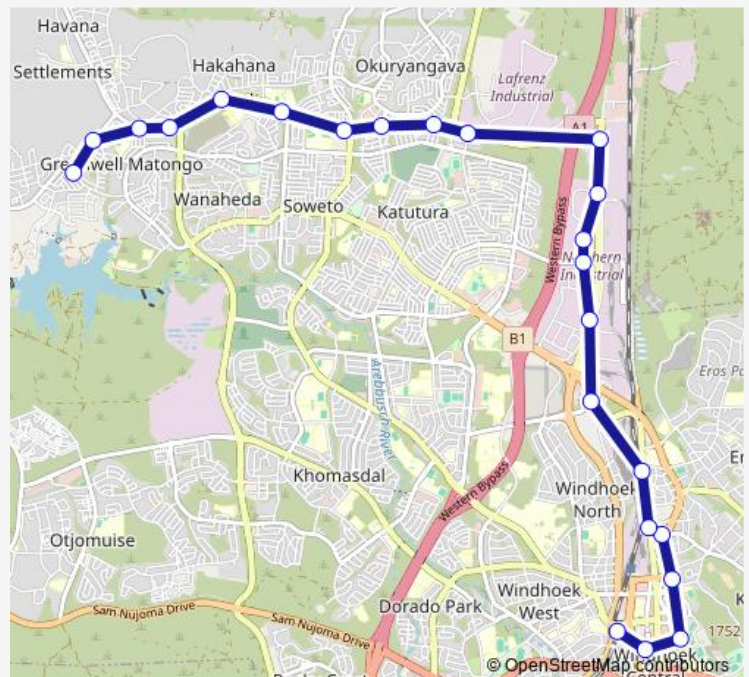

Bus 2-1 complete

[Go to website](#)

Direction

Wernhil — Goreangab W&B

23 stops

[Open route schedule](#)

- Wernhil
- School of the Arts
- Parliament Gardens
- Robert Mugabe Clinic
- Gipf/Nampower
- Government Park
- Eros Girls School
- Fire Brigade
- Namwater
- Bonsmara/China Town
- China Town
- Marks
- Allan/Natis
- Shoprite Monte Christo
- Hereford
- Okuryangava Clinic
- Omuvapu
- Hage Geingob School
- Hakahana Clinic
- Dimo Hamaambo
- Havana Bus Stop

Route schedule

Wernhil — Goreangab W&B

Monday	06:02-17:12
Tuesday	06:02-17:12
Wednesday	06:02-17:12
Thursday	06:02-17:12
Friday	06:02-17:12
Saturday	—
Sunday	—

Route info

Direction: Wernhil

Stops: 23

Trip Duration: 0 hour 46 min

■ 2-1 — complete

Matshitshi

Goreangab W&B

Direction

Goreangab W&B — Wernhil

24 stops

[Open route schedule](#)

Goreangab W&B

Route info

Direction: Goreangab W&B

Stops: 24

Trip Duration: 0 hour 54 min

2-1 Bus time schedules and route maps are available in an offline PDF at busmaps.com. Use the busmaps.com website to see live bus times, train schedule or subway schedule, and step-by-step directions for all public transit in Windhoek