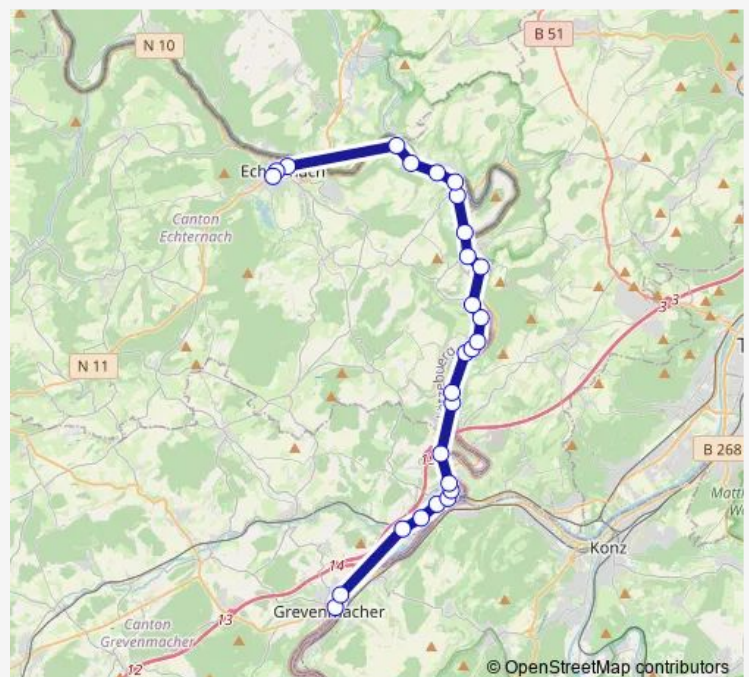

### Route schedule

Mertert, Eglise — Echternach, Gare Centre

Monday 07:18

Tuesday 07:18

Wednesday 07:18

Thursday 07:18

Friday 07:18

Saturday —

### Route info

Direction: Mertert, Eglise

Stops: 26

Trip Duration: 0 hour 35 min

■ B18

BusMaps

Steinheim, Maeleck

Steinheim, Spillschoul