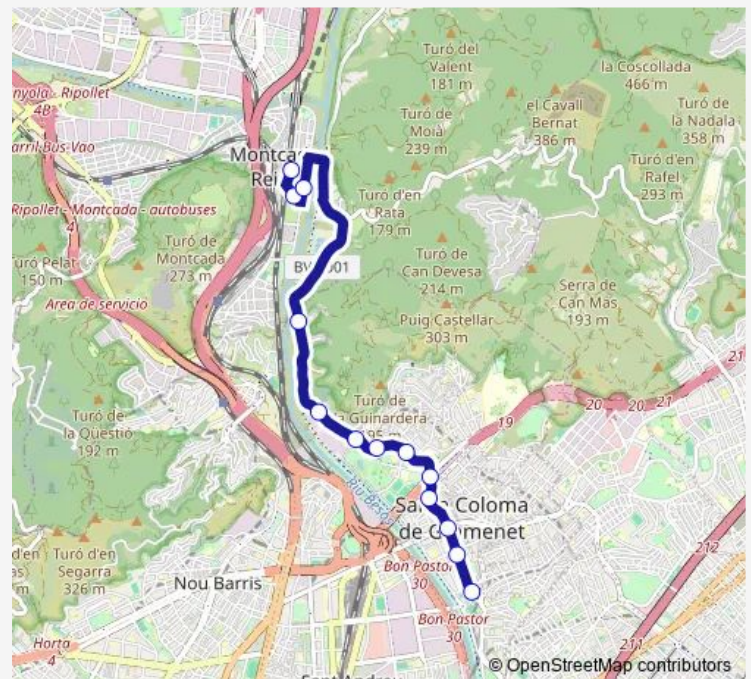

Saturday 07:00-21:30

Sunday —

Route info

Direction: Jaume I - Pl. Lluís Companys

Stops: 13

Trip Duration: 0 hour 18 min

Direction

Can Peixauet — Jaume I - Pl. Lluís Companys

13 stops

[Open route schedule](#)

Can Peixauet

Torre Balldovina

Can Mariner

Pl. Vila - Metro Sta. Coloma

Pl. Olimpo

Francesc Macià - Pallaresa

Route info

Direction: Can Peixauet

Stops: 13

Trip Duration: 0 hour 20 min

B18 Bus time schedules and route maps are available in an offline PDF at busmaps.com. Use the busmaps.com website to see live bus times, train schedule or subway schedule, and step-by-step directions for all public transit in Barcelona