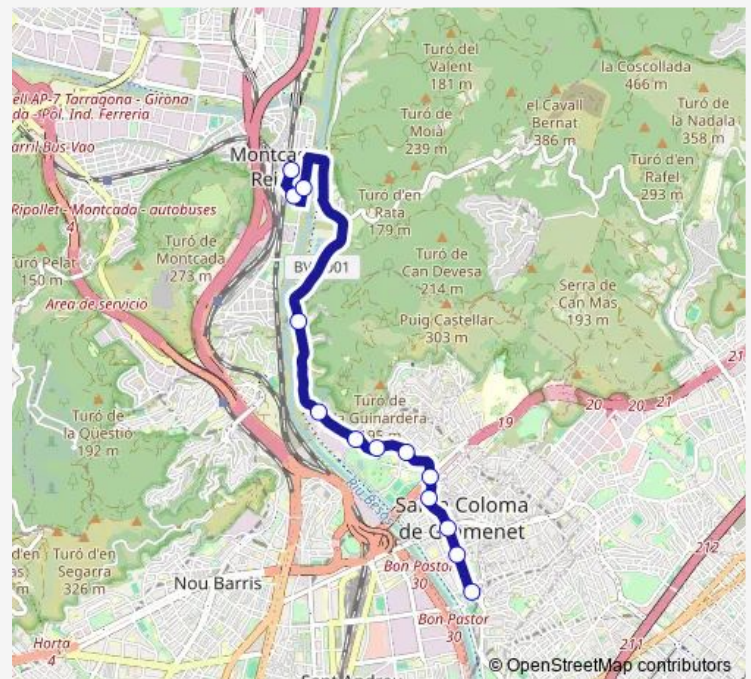

Thursday 07:00-21:30

Friday 07:00-21:30

Saturday 07:00-21:30

Sunday —

Route info

Direction: Jaume I - Pl. Lluís Companys

Stops: 13

Trip Duration: 0 hour 18 min

Direction

Can Peixauet — Jaume I - Pl. Lluís Companys

13 stops

[Open route schedule](#)

Can Peixauet

Torre Balldovina

Can Mariner

Pl. Vila - Metro Sta. Coloma

Saturday 07:01-21:31

Sunday —

Route info

Direction: Can Peixauet

Stops: 13

Trip Duration: 0 hour 20 min

B18 Bus time schedules and route maps are available in an offline PDF at [busmaps.com](#). Use the [busmaps.com](#) website to see live bus times, train schedule or subway schedule, and step-by-step directions for all public transit in Barcelona