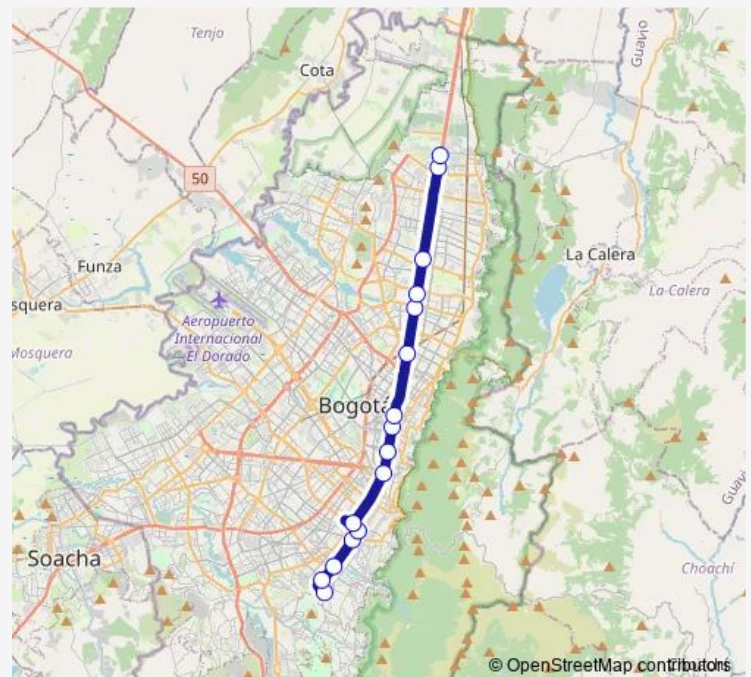

### Direction

P. 20 de Julio T9 — Terminal A - 4 - 6

16 stops

[Open route schedule](#)

P. 20 de Julio T9

Country Sur A-3 o 6

Av. 1 de Mayo C - 3 o 6

Hospitales A - 3 o 6

### Route schedule

P. 20 de Julio T9 — Terminal A - 4 - 6

Monday	04:30-21:10
Tuesday	04:30-21:10
Wednesday	04:30-21:10
Thursday	04:30-21:10
Friday	04:30-21:10
Saturday	04:30-21:10
Sunday	—

### Route info

Direction: P. 20 de Julio T9

Stops: 16

Trip Duration: 0 hour 49 min

■ B18

BusMaps

B18 Bus time schedules and route maps are available in an offline PDF at [busmaps.com](https://busmaps.com). Use the [busmaps.com](https://busmaps.com) website to see live bus times, train schedule or subway schedule, and step-by-step directions for all public transit in Bogota