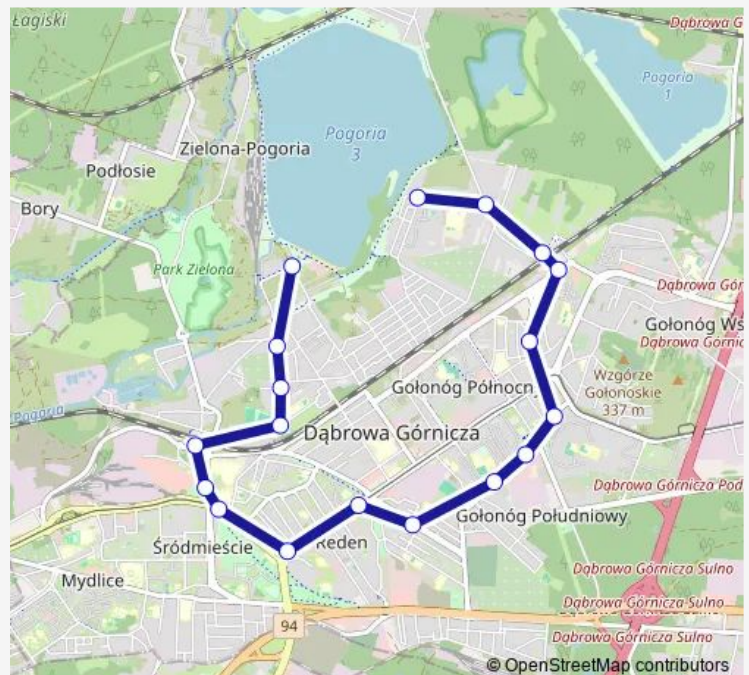

Direction

Pogoria III Plaża — Łęknice Pogoria Iii

18 stops

[Open route schedule](#)

Pogoria III Plaża

Korzeniec Pogoria Iii

Dąbrowa Górnicza Długosza [nż]

Dąbrowa Górnicza Konopnickiej

Dąbrowa Górnicza Dworzec Pkp

Dąbrowa Górnicza Fabryka Pełna Życia

Dąbrowa Górnicza Centrum

Dąbrowa Górnicza Aleja Róż

Reden

Reden Aleja Majakowskiego

Gołonóg Zakład Energetyczny

Gołonóg 11 Listopada

Gołonóg Kosmonautów

Gołonóg Osiedle

Gołonóg Dworzec Pkp

Gołonóg Wczasowa

Łęknice Parkowa

Łęknice Pogoria Iii

Route schedule

Pogoria III Plaża — Łęknice Pogoria Iii

Monday 07:12-21:52

Tuesday 07:12-21:52

Wednesday 07:12-21:52

Thursday 07:12-21:52

Friday 07:12-21:52

Saturday 07:52-21:52

Sunday 07:52-21:52

Route info

Direction: Pogoria III Plaża

Stops: 18

Trip Duration: 0 hour 31 min