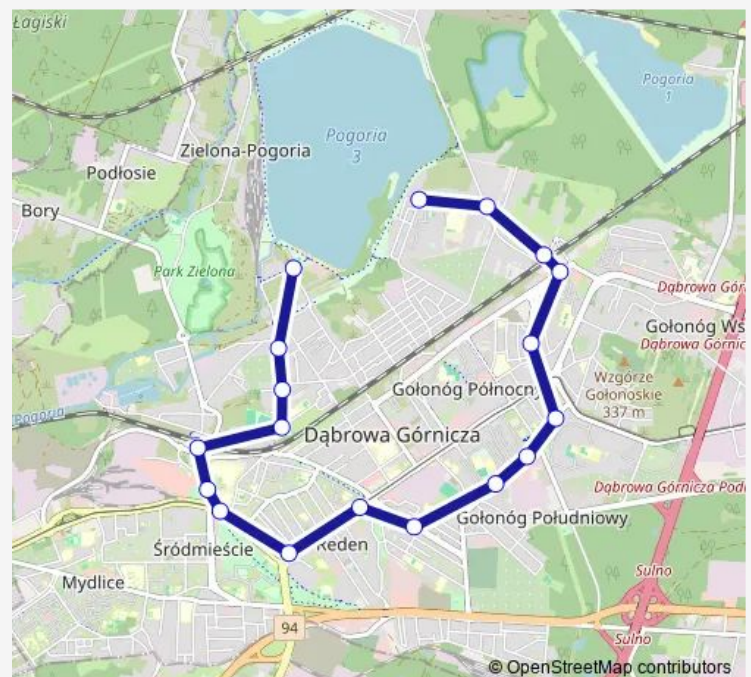

Direction

Pogoria III Plaża — Łęknice Pogoria Iii

18 stops

[Open route schedule](#)

Pogoria III Plaża

Korzeniec Pogoria Iii

Dąbrowa Górnicza Długosza [nż]

Dąbrowa Górnicza Konopnickiej

Monday 07:12-21:52

Tuesday 07:12-21:52

Wednesday 07:12-21:52

Thursday 07:12-21:52

Friday 07:12-21:52

Saturday 07:52-21:52

Sunday 07:52-21:52

Route info

Direction: Pogoria III Plaża

Stops: 18

Trip Duration: 0 hour 31 min

716 Bus time schedules and route maps are available in an offline PDF at busmaps.com. Use the busmaps.com website to see live bus times, train schedule or subway schedule, and step-by-step directions for all public transit in Bedzin