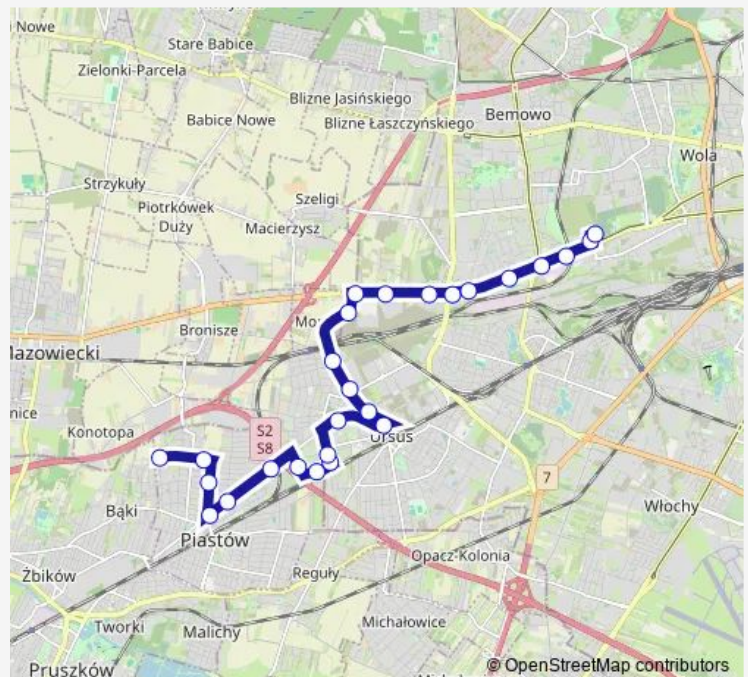

### Route schedule

Piastów Ogińskiego 02 — Cm. Wolski 06

Monday 04:52-22:22

Tuesday 04:52-22:22

Wednesday 04:52-22:22

Thursday 04:52-22:22

Friday 04:52-22:22

Saturday 04:52-22:22

### Route info

Direction: Piastów Ogińskiego 02

Stops: 26

Trip Duration: 0 hour 35 min

Tkaczy 01

Ciepłownia Wola 01

P+R Polczyńska 01

Fort Wola 06

## Route info

Direction: Piastów Ogińskiego 02

Stops: 13

Trip Duration: 0 hour 16 min