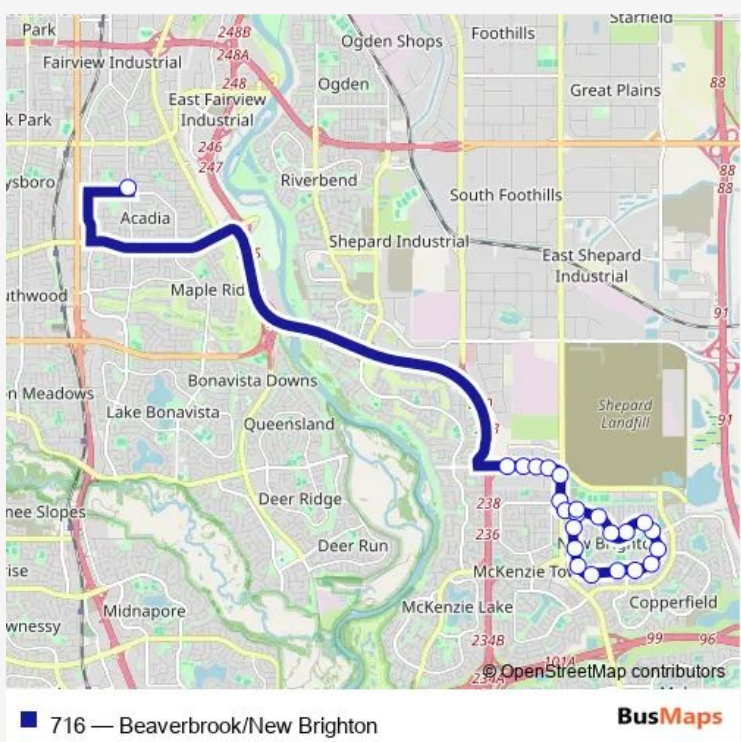

Route schedule

SB Fairmount DR @ 88 AV Se — WB New Brighton DR @ W. of New Brighton DR SE

Monday	15:40
Tuesday	15:40
Wednesday	15:40
Thursday	15:40
Friday	14:15
Saturday	—
Sunday	—

**Route info**

Direction: SB Fairmount DR @ 88 AV Se

Stops: 24

Trip Duration: 0 hour 30 min

WB New Brighton DR @ Brightoncrest RI Se

WB New Brighton DR @ Brightoncrest MR Se

WB New Brighton DR @ W. of New Brighton DR SE

## Direction

EB New Brighton DR @ 52 ST Se — WB 90 AV SE @ Fairmount DR Se

23 stops

[Open route schedule](#)

EB New Brighton DR @ 52 ST Se

SB New Brighton DR @ S. of New Brighton DR SE

SB New Brighton DR @ New Brighton LN SE

## Route schedule

EB New Brighton DR @ 52 ST Se — WB 90 AV SE @ Fairmount DR Se

Monday 08:07-08:12

Tuesday 08:07-08:12

Wednesday 08:07-08:12

Thursday 08:07-08:12

Friday 08:07-08:12

Saturday —