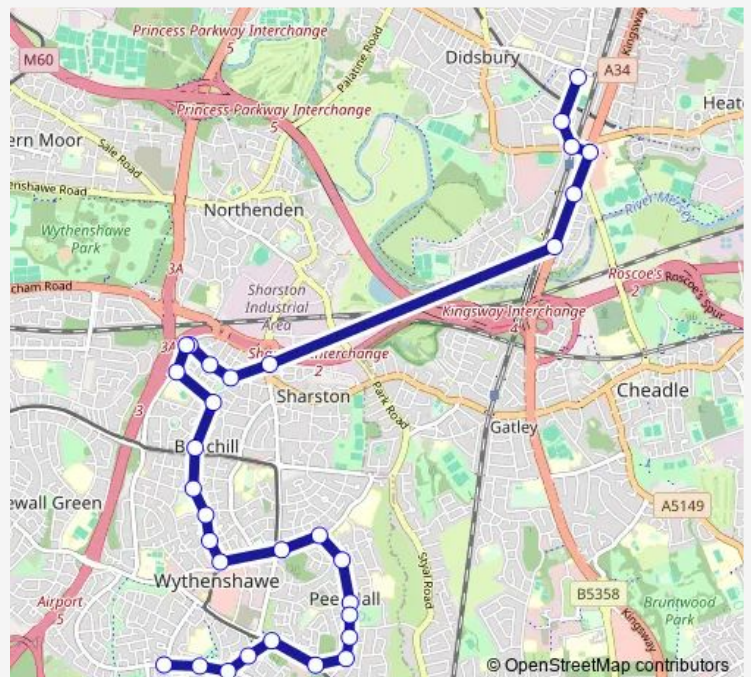

### Direction

Oatlands Road — Barlow High School

28 stops

[Open route schedule](#)

Oatlands Road

Tayfield Road

Saltrush Road

Robinswood Road Metrolink Stop

### Route schedule

Oatlands Road — Barlow High School

Monday 07:21

Tuesday 07:21

Wednesday 07:21

Thursday 07:21

Friday 07:21

Saturday —

### Route info

Direction: Oatlands Road

Stops: 28

Trip Duration: 0 hour 36 min

716 — Barlow R.c.h.s. - Wythenshawe

Greenwood Road

Mullacre Road

Sharston Green

Fairmile Drive

Gawsworth Avenue

East Didsbury Metrolink Stop

Barlow High School