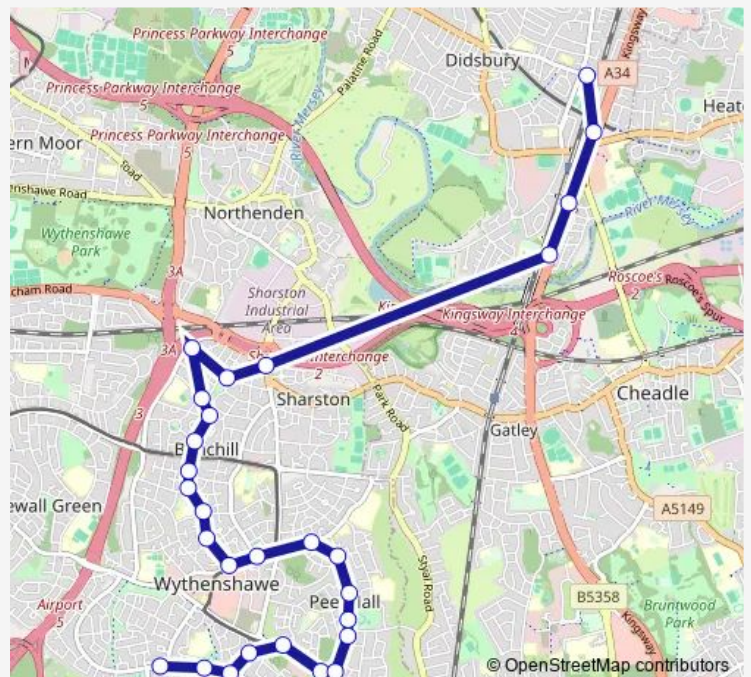

Saltrush Road

Robinswood Road Metrolink Stop

Robinswood Road Metrolink Stop

Peel Hall Metrolink Stop

Coleby Avenue

The Tudor

Shone Avenue

Leominster Drive

Thursday 07:21

Friday 07:21

Saturday —

Sunday —

Route info

Direction: Oatlands Road

Stops: 28

Trip Duration: 0 hour 36 min

716 — Barlow Rchs - Wythenshawe

Greenwood Road

Mullacre Road

Sharston Green

Fairmile Drive

Gawsworth Avenue

East Didsbury Metrolink Stop

Barlow High School

Direction

School Lane — Oatlands Road

30 stops

[Open route schedule](#)

School Lane

Ruabon Road

East Didsbury Station

Gawsworth Avenue