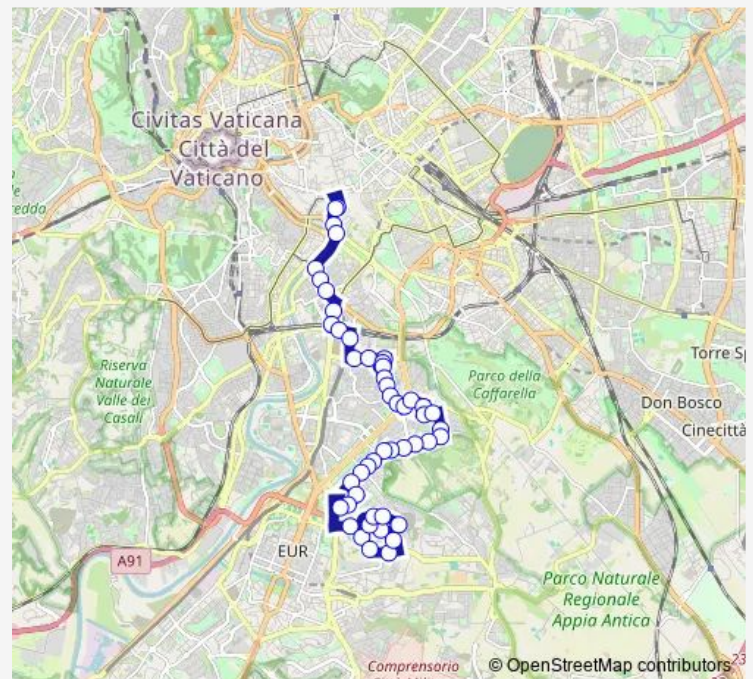

Thursday 05:17-24:00

Friday 05:17-24:00

Saturday 05:18-24:00

Sunday 05:19-24:00

Route info

Direction: Teatro Marcello

Stops: 49

Trip Duration: 0 hour 48 min

716

BusMaps

Navigatori

Odescalchi/Bompiani

CASALE DE MERODE/TOSTI

Casale DE Merode/Annunziatella

Annunziatella/Meropia

Sartorio

47 stops

[Open route schedule](#)

Ballarin

Ballarin/Cesarini

Ballarin/Grezar

Tintoretto/Baldovinetti

Tintoretto/Serafico

Tintoretto/Gozzoli