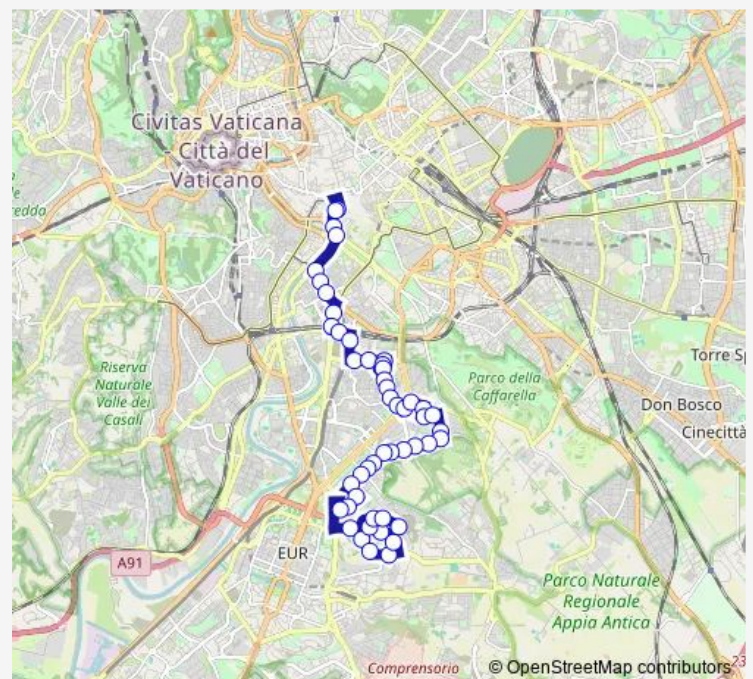

Thursday 05:17-24:00

Friday 05:17-24:00

Saturday 05:18-24:00

Sunday 05:19-24:00

Route info

Direction: Teatro Marcello

Stops: 49

Trip Duration: 0 hour 45 min

716

BusMaps

Navigatori

Odescalchi/Bompiani

Casale DE Merode/Tosti

Casale DE Merode/Annunziatella

Annunziatella/Meropia

Sartorio

47 stops

[Open route schedule](#)

Ballarin

Ballarin/Cesarini

Ballarin/Grezar

Tintoretto/Baldovinetti

Tintoretto/Serafico

Tintoretto/Gozzoli