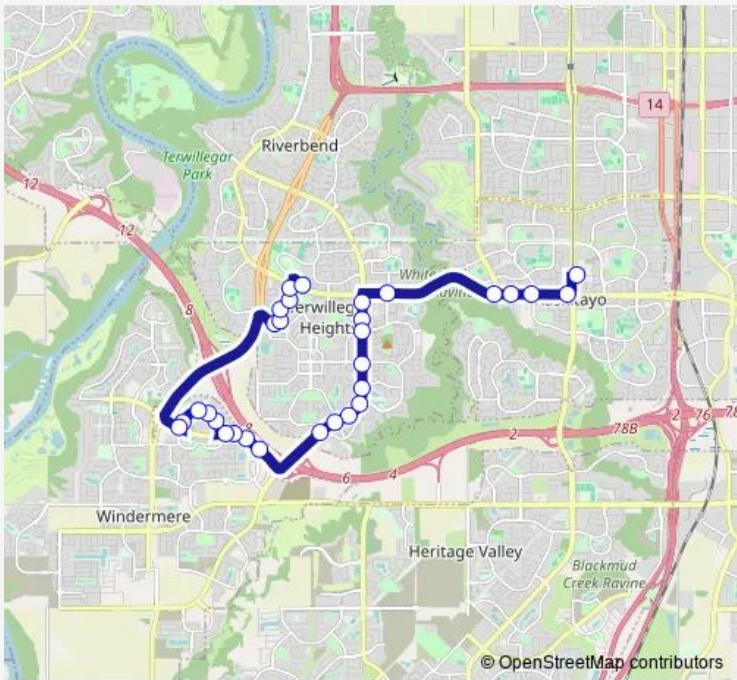

Bus 716 Leger - Century Park

[Go to website](#)

Direction
 Century Park Transit Centre Bay G — Leger Transit Centre Bay B
 30 stops
[Open route schedule](#)

- Century Park Transit Centre Bay G
- 111 Street & 23 Avenue
- Saddleback Road & 23 Avenue
- 118 Street & 23 Avenue
- 119 Street & 23 Avenue
- Hodgson Way & 23 Avenue
- Rabbit Hill Road & 23 Avenue
- Rabbit Hill Road & Tory Gate
- Rabbit Hill Road & Magrath Boulevard
- Rabbit Hill Road & Terwillegar Boulevard
- Rabbit Hill Road & Sandin Way
- Rabbit Hill Road & Mactaggart Drive
- Singer Gate & Rabbit Hill Road
- South Terwillegar Drive E & Rabbit Hill Road
- Rabbit Hill Road & South Terwillegar Drive S
- Allan Drive & Windermere Boulevard Sw
- 156 Street & Windermere Boulevard Sw
- Currents Drive & Windermere Boulevard
- Currents Drive & Windermere Boulevard
- 6056 Currents Drive E
- 6110 Currents Drive E

Route info
 Direction: Century Park Transit Centre Bay G
 Stops: 30
 Trip Duration: 0 hour 27 min

6142 Currents Drive W

6004 Currents Drive W

Ambleside Drive & Windermere Boulevard

Tomlinson Common & 18 Avenue

30 stops

[Open route schedule](#)

Leger Transit Centre Bay B

Towne Centre Boulevard & Trelle Way

Tomlinson Way & Towne Centre Boulevard

Tomlinson Way & Tomlinson Square

Tomlinson Common & Tomlinson Way

170 Street & Windermere Boulevard

Stops: 30

Trip Duration: 0 hour 26 min

Magrath Road & 23 Avenue

Magrath Road & 23 Avenue

119 Street & 23 Avenue

118 Street & 23 Avenue

Saddleback Road & 23 Avenue

Century Park Transit Centre Bay G