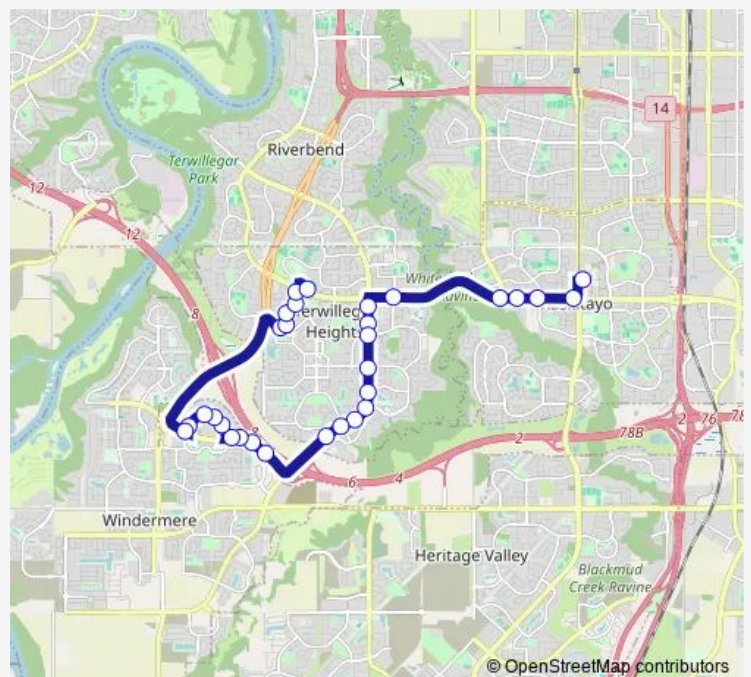

156 Street & Windermere Boulevard SW

Currents Drive & Windermere Boulevard

Currents Drive & Windermere Boulevard

6056 Currents Drive E

6110 Currents Drive E

Route schedule

Century Park Transit Centre Bay G — Leger Transit Centre Bay B

Direction: Century Park Transit Centre Bay G

Stops: 30

Trip Duration: 0 hour 23 min

716 — Leger - Century Park

6142 Currents Drive W

6004 Currents Drive W

Ambleside Drive & Windermere Boulevard

Tomlinson Common & 18 Avenue

Tomlinson Common & Tomlinson Way

Tomlinson Way & Tomlinson Link

Tomlinson Way & Towne Centre Boulevard

Towne Centre Boulevard & 23 Avenue

Leger Transit Centre Bay B

Direction

Leger Transit Centre Bay B — Century Park Transit Centre Bay G

Stops: 36

Trip Duration: 0 hour 30 min

Magrath Road & 23 Avenue

Magrath Road & 23 Avenue

119 Street & 23 Avenue

118 Street & 23 Avenue

Saddleback Road & 23 Avenue

Saddleback Road & 25 Avenue