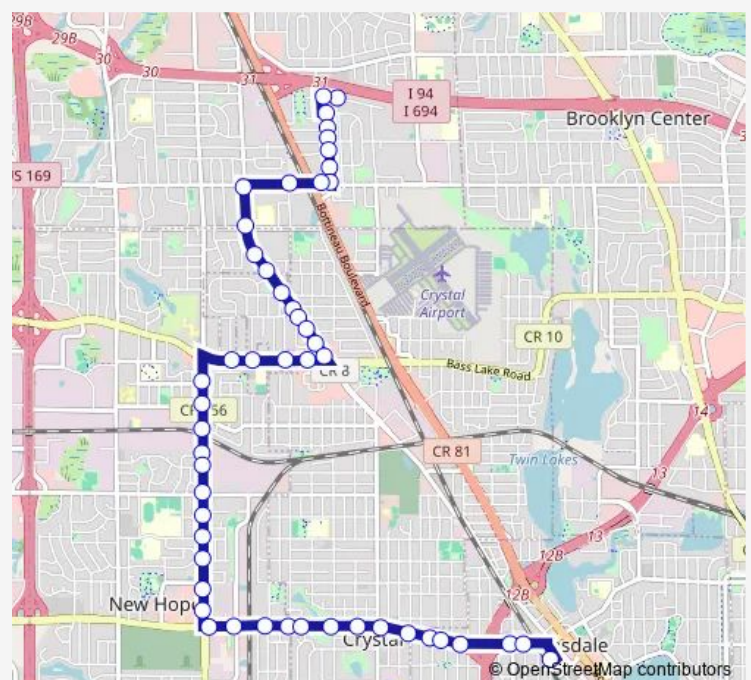

Douglas Dr & 48th Ave N

Douglas Dr & Fairview Dr N

Douglas Dr & 50th Ave N

Douglas Dr & Corvallis Ave N

Douglas Dr & 51st Place N

Douglas Dr & 52nd Ave N

Douglas Dr & 53rd Ave N

West Broadway & Douglas Dr

West Broadway & 54th Ave N

West Broadway & 55th Ave N

### Route schedule

Robbinsdale Transit Center & Gate B — Brooklyn Blvd & Welcome Ave N

Monday 05:57-20:09

Tuesday 05:57-20:09

Wednesday 05:57-20:09

Thursday 05:57-20:09

Friday 05:57-20:09

Saturday —

### Route info

Direction: Robbinsdale Transit Center & Gate B

Stops: 52

Trip Duration: 0 hour 24 min

716

West Broadway & #5537 - Target

West Broadway & Bass Lake Rd

West Broadway Ave & 57th Ave N