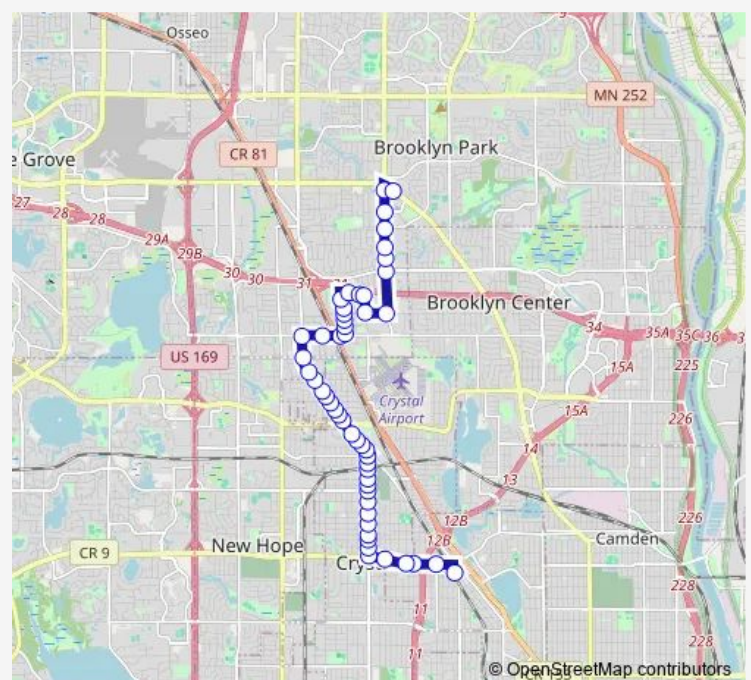

Douglas Dr & 48th Ave N

Douglas Dr & Fairview Dr N

Douglas Dr & 50th Ave N

Douglas Dr & Corvallis Ave N

Douglas Dr & 51st Place N

Douglas Dr & 52nd Ave N

Douglas Dr & 53rd Ave N

West Broadway & Douglas Dr

West Broadway & 54th Ave N

West Broadway & 55th Ave N

### Route schedule

Robbinsdale Transit Center & Gate B — Brooklyn Blvd & Welcome Ave N

Monday 05:57-20:09

Tuesday 05:57-20:09

Wednesday 05:57-20:09

Thursday 05:57-20:09

Friday 05:57-20:09

Saturday —

### Route info

Direction: Robbinsdale Transit Center & Gate B

Stops: 52

Trip Duration: 0 hour 23 min

716

West Broadway & #5537 - Target

West Broadway & Bass Lake Rd

West Broadway Ave & 57th Ave N