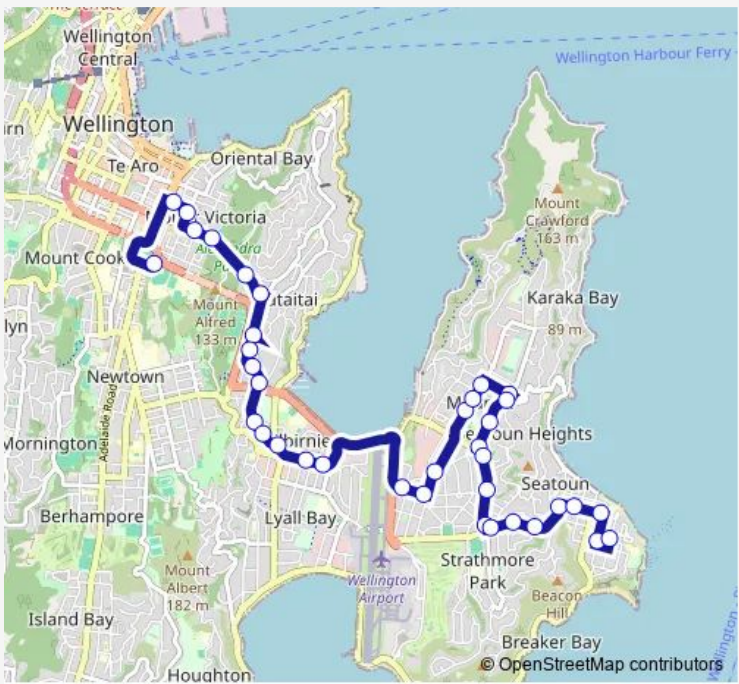

**School Bus 716 St Mark's School - Hataitai - Miramar - Seatoun**

[Go to website](#)

**Direction**  
 Basin Reserve (school stop) — Seatoun - Hector Street  
 37 stops  
[Open route schedule](#)

- Basin Reserve (school stop)
- Elizabeth Street (near 7)
- Brougham Street at Elizabeth Street
- Pirie Street at Porritt Avenue (near 77)
- Pirie Street at Bus Tunnel
- Waitoa Road at Bus Tunnel
- Hataitai - Stop B
- Moxham Avenue at Raupo Street (near 87)
- Kilbirnie School - Moxham Avenue
- Kupe Street at Hamilton Road
- Hamilton Road at Wellington Road (near 115)
- Wellington Regional Aquatic Centre
- Kilbirnie Library - Kilbirnie Crescent
- Kilbirnie - Stop A
- Rongotai Road (near 119)
- Rongotai Road at Troy Street
- Caledonia Street (near 9) (school stop)
- Caledonia Street at Hobart Street (school stop)
- Hobart Street at Wexford Road
- Park Road at Byron Street (near 45)
- Park Road at Brussels Street (near 63)

**Route schedule**  
 Basin Reserve (school stop) — Seatoun - Hector Street

Monday	15:15
Tuesday	15:15
Wednesday	15:15
Thursday	15:15
Friday	15:15
Saturday	—
Sunday	—

**Route info**  
 Direction: Basin Reserve (school stop)  
 Stops: 37  
 Trip Duration: 0 hour 35 min

716 — St Mark's School - Hataitai - Miramar - Seatoun **BusMaps**

Park Road at Rotherham Terrace (near 91)

Rotherham Terrace at Darlington Road

Para Street at Awa Road

Para Street opposite Miramar Central School

Ferry Street at Dundas Street

Dundas Street at Falkirk Avenue

Dundas Street at Monro Street (near 55)

Monro Street at Seatoun Park

Seatoun - Hector Street

716 School Bus time schedules and route maps are available in an offline PDF at [busmaps.com](https://busmaps.com). Use the [busmaps.com](https://busmaps.com) website to see live bus times, train schedule or subway schedule, and step-by-step directions for all public transit in Wellington