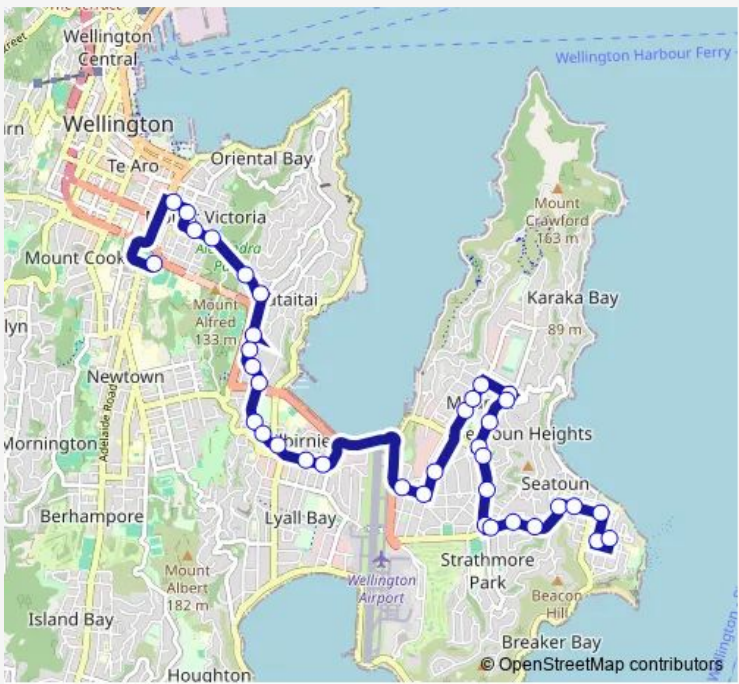

**School Bus 716 St Mark's School - Hataitai - Miramar - Seatoun**

[Go to website](#)

**Direction**  
 Basin Reserve (school stop) — Seatoun - Hector Street  
 37 stops  
[Open route schedule](#)

- Basin Reserve (school stop)
- Elizabeth Street (near 7)
- Brougham Street at Elizabeth Street
- Pirie Street at Porritt Avenue (near 77)
- Pirie Street at Bus Tunnel
- Waitoa Road at Bus Tunnel
- Hataitai - Stop B
- Moxham Avenue at Raupo Street (near 87)
- Kilbirnie School - Moxham Avenue
- Kupe Street at Hamilton Road
- Hamilton Road at Wellington Road (near 115)
- Wellington Regional Aquatic Centre
- Kilbirnie Library - Kilbirnie Crescent
- Kilbirnie - Stop A
- Rongotai Road (near 119)
- Rongotai Road at Troy Street
- Caledonia Street (near 9) (school stop)
- Caledonia Street at Hobart Street (school stop)
- Hobart Street at Wexford Road
- Park Road at Byron Street (near 45)
- Park Road at Brussels Street (near 63)

**Route schedule**  
 Basin Reserve (school stop) — Seatoun - Hector Street

Monday	15:15
Tuesday	15:15
Wednesday	15:15
Thursday	15:15
Friday	15:15
Saturday	—
Sunday	—

**Route info**  
 Direction: Basin Reserve (school stop)  
 Stops: 37  
 Trip Duration: 0 hour 35 min

716 — St Mark's School - Hataitai - Miramar - Seatoun **BusMaps**

Park Road at Rotherham Terrace (near 91)

Rotherham Terrace at Darlington Road

Para Street at Awa Road

Para Street opposite Miramar Central School

Ferry Street at Dundas Street

Dundas Street at Falkirk Avenue

Dundas Street at Monro Street (near 55)

Monro Street at Seatoun Park

Seatoun - Hector Street

716 School Bus time schedules and route maps are available in an offline PDF at [busmaps.com](https://busmaps.com). Use the [busmaps.com](https://busmaps.com) website to see live bus times, train schedule or subway schedule, and step-by-step directions for all public transit in Wellington