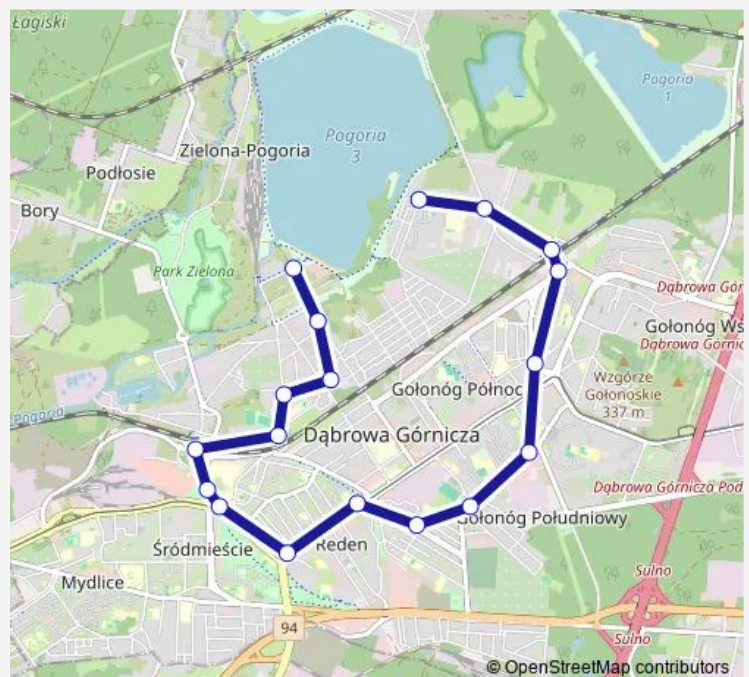

Dąbrowa Górnicza Dworzec Pkp

Dąbrowa Górnicza Konopnickiej

Dąbrowa Górnicza Długosza [nż]

Dąbrowa Górnicza Łącząca

Pogoria III Graniczna

Pogoria III Plaża

Route schedule

Łęknice Pogoria Iii — Pogoria III Plaża

Monday 06:29-22:30

Tuesday 06:29-22:30

Wednesday 06:29-22:30

Thursday 06:29-22:30

Friday 06:29-22:30

Saturday 07:10-22:30

Sunday 07:10-22:30

Route info

Direction: Łęknice Pogoria Iii

Stops: 18

Trip Duration: 0 hour 31 min

716 Bus time schedules and route maps are available in an offline PDF at busmaps.com. Use the busmaps.com website to see live bus times, train schedule or subway schedule, and step-by-step directions for all public transit in Bedzin