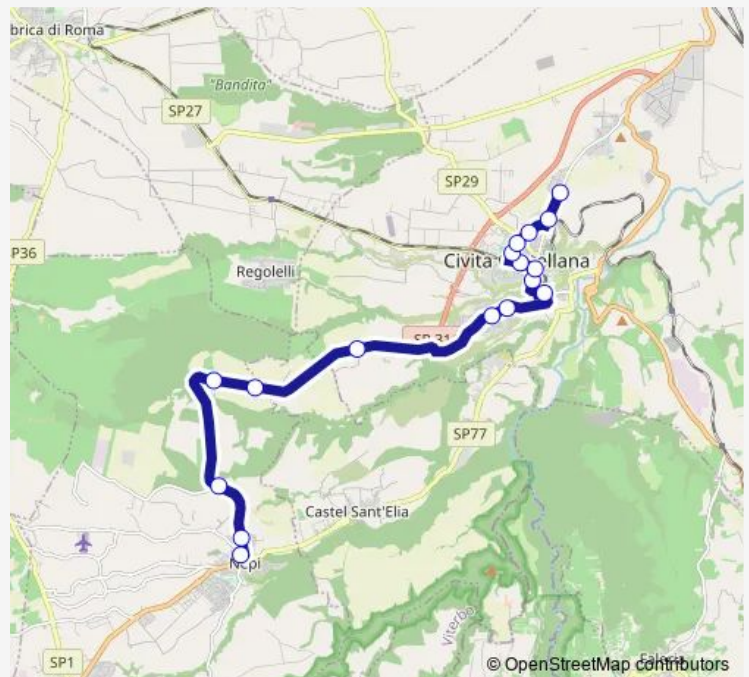

Civita | Via Terni Via Celle # f2103

Civita | Via Terni Via Palombara # f2266

Route schedule

Nepi | Piazzale Bottata # f2082 — Civita | Via Terni Via Palombara # f2266

Monday	14:00
Tuesday	14:00
Wednesday	14:00
Thursday	14:00
Friday	14:00
Saturday	—
Sunday	—

Route info

Direction: Nepi | Piazzale Bottata # f2082

Stops: 17

Trip Duration: 0 hour 20 min

Nepi - Civita Castellana # Ro8a

Bus time schedules and route maps are available in an offline PDF at busmaps.com. Use the busmaps.com website to see live bus times, train schedule or subway schedule, and step-by-step directions for all public transit in Civita Castellana