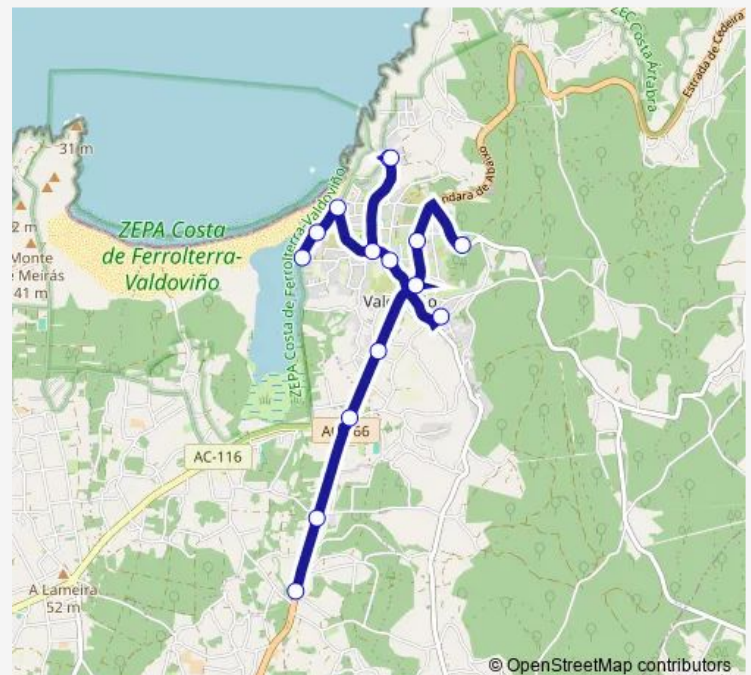

Thursday 16:07

Friday —

Saturday —

Sunday —

Route info

Direction: Mosende DE Abaixo

Stops: 15

Trip Duration: 0 hour 28 min

Direction

CPI DE Atios — Mosende DE Abaixo

15 stops

[Open route schedule](#)

CPI DE Atios

Mercado

Portamaior

Robaleira 2

Thursday 14:45-18:35

Friday 14:45-15:15

Saturday —

Sunday —

Route info

Direction: CPI DE Atios

Stops: 15

Trip Duration: 0 hour 28 min