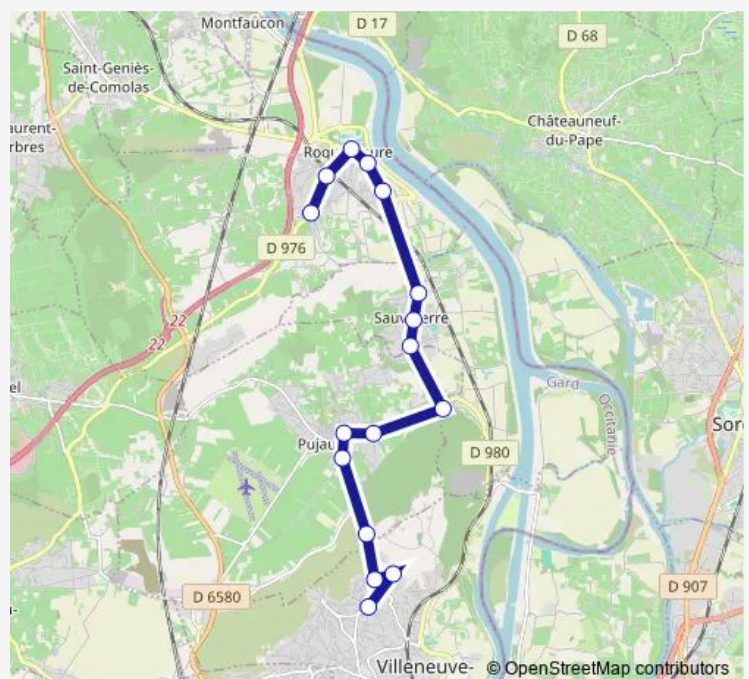

La Velle

Puits Carré

Mas de Carles

Rheinbach

Lycée Jean Vilar

Collège le Mourion

Route schedule

Chapelle St Joseph — Collège le Mourion

Monday 07:10-08:15

Tuesday 07:10-08:15

Wednesday 07:10-08:15

Thursday 07:10-08:15

Friday 07:10-08:15

Saturday —

Sunday —

Route info

Direction: Chapelle St Joseph

Stops: 16

Trip Duration: 0 hour 35 min

Direction

Collège le Mourion — Chapelle St Joseph

16 stops

[Open route schedule](#)

Collège le Mourion