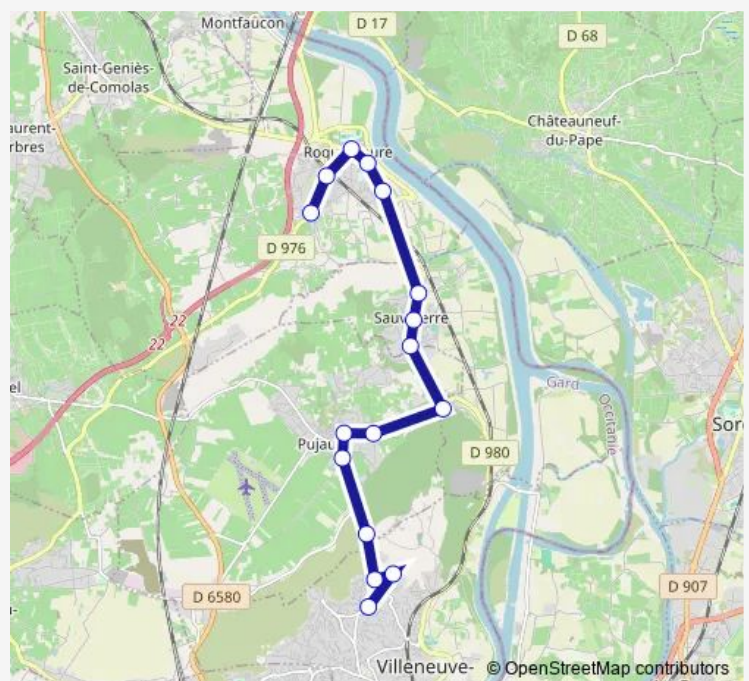

La Velle

Puits Carré

Mas de Carles

Rheinbach

Lycée Jean Vilar

Collège le Mourion

Route schedule

Chapelle St Joseph — Collège le Mourion

Monday 07:10-08:15

Tuesday 07:10-08:15

Wednesday 07:10-08:15

Thursday 07:10-08:15

Friday 07:10-08:15

Saturday —

Sunday —

Route info

Direction: Chapelle St Joseph

Stops: 16

Trip Duration: 0 hour 35 min

Direction

Collège le Mourion — Chapelle St Joseph

16 stops

[Open route schedule](#)

Collège le Mourion