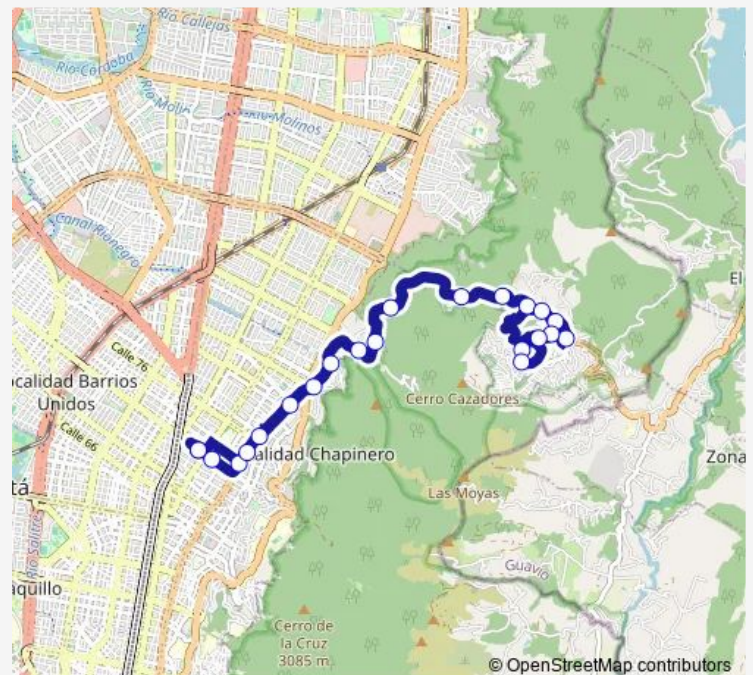

### Route schedule

AC 72 - AK 11 — AC 72 - AK 11

Monday —

Tuesday —

Wednesday —

Thursday —

Friday —

Saturday —

### Route info

Direction: AC 72 - AK 11

Stops: 18

Trip Duration: 1 hour 0 min

T06 — San Luis Ciclovía

**Direction**

AC 72 - AK 11 — AC 72 - AK 11

3 stops

**Route info**

Direction: AC 72 - AK 11

Stops: 3

Trip Duration: 1 hour 23 min

## Route info

Direction: AC 72 - AK 11

Stops: 19

Trip Duration: 1 hour 25 min