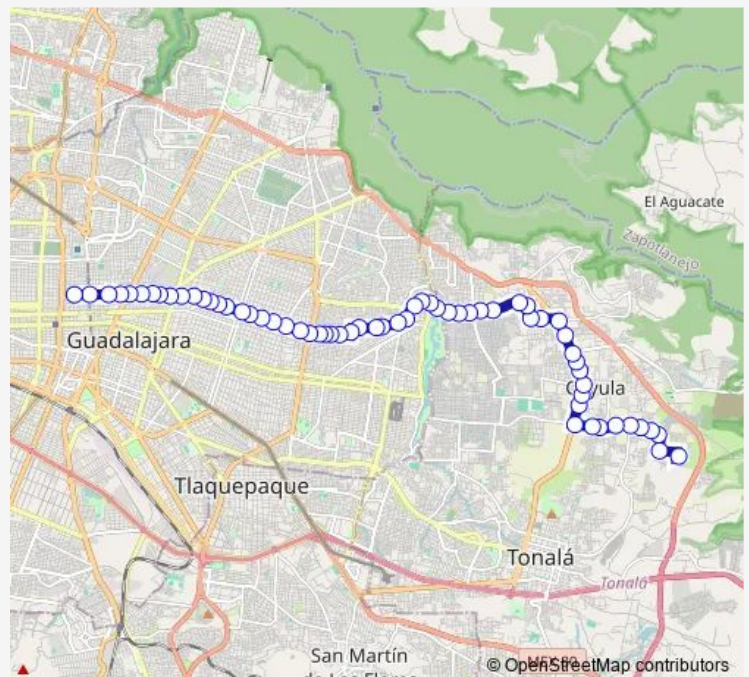

Thursday 06:18

Friday 06:18

Saturday 06:18

Sunday 06:15

Route info

Direction: Jesús Gonzalez Ortega

Stops: 67

Trip Duration: 1 hour 9 min

T06 — Troncal T06-37 Pablo Valdez

BusMaps

Lagunitas

Vergel

Av. Plutarco Elías Calles

Teherán

Cairo

Túnez