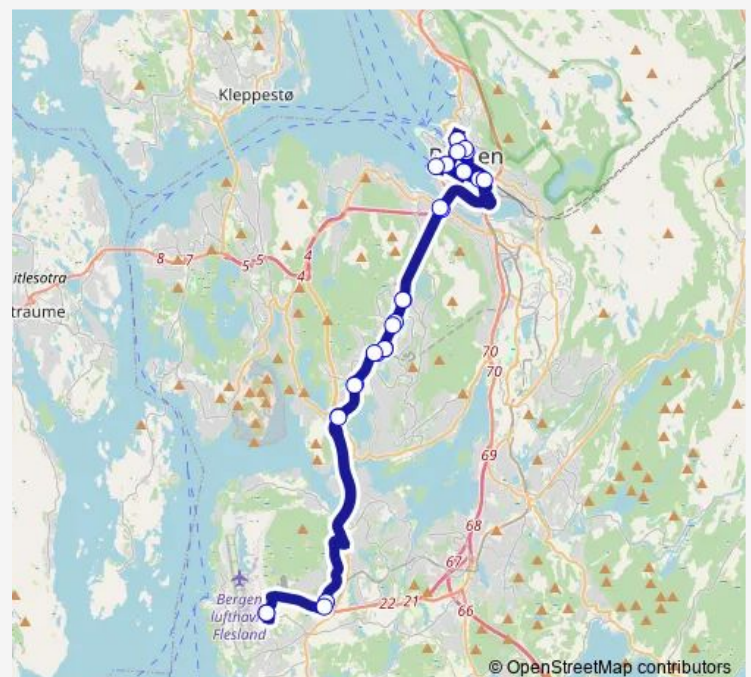

Thursday 12:10-19:05

Friday 12:10-19:05

Saturday —

Sunday —

Route info

Direction: Bergen lufthavn

Stops: 29

Trip Duration: 1 hour 30 min

—

Friday

—

Saturday

—

Sunday

19:00

Route info