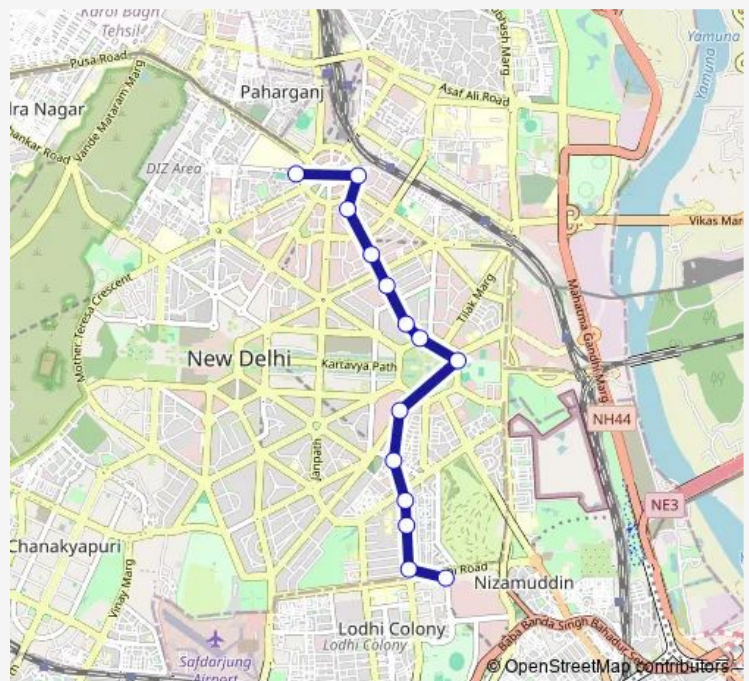

Sujan Singh Park

Bharti Nagar

Dayal Singh College

Sunehari Pulla Depot / Jawahar Lal Nehru Stadium Terminal

Route schedule

Shivaji Stadium Terminal — Sunehari Pulla Depot / Jawahar Lal Nehru Stadium Terminal

Monday 20:34-23:14

Tuesday 20:34-23:14

Wednesday 20:34-23:14

Thursday 20:34-23:14

Friday 20:34-23:14

Saturday 20:34-23:14

Sunday 20:34-23:14

Route info

Direction: Shivaji Stadium Terminal

Stops: 14

Trip Duration: 0 hour 25 min

450Inkstlup

BusMaps

450Inkstlup Bus time schedules and route maps are available in an offline PDF at busmaps.com. Use the busmaps.com website to see live bus times, train schedule or subway schedule, and step-by-step directions for all public transit in New Delhi