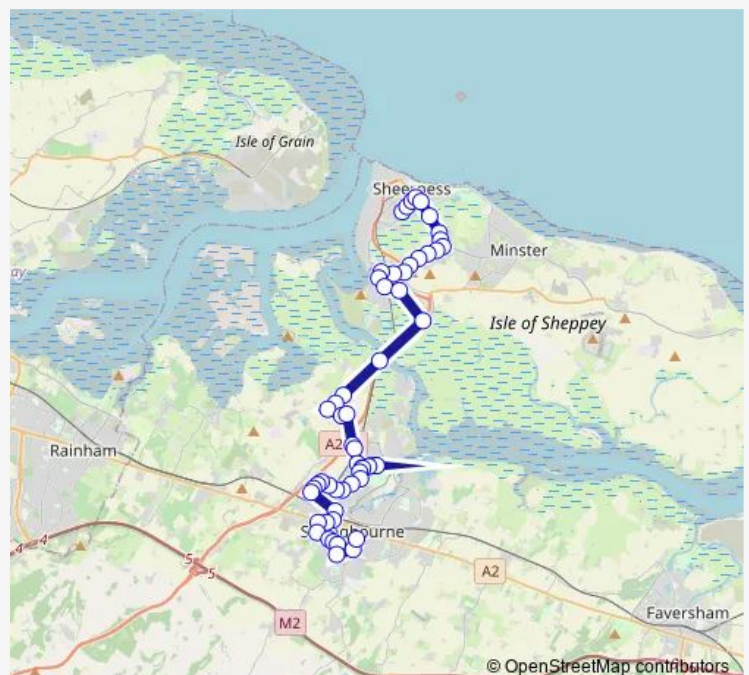

Morrisons

Stray Marsh Farm

Railway Station

Route schedule

Wheatsheaf Gardens — Borden Grammar School

Monday 07:03

Tuesday 07:03

Wednesday 07:03

Thursday 07:03

Friday 07:03

Saturday —

Sunday —

Route info

Direction: Wheatsheaf Gardens

Stops: 56

Trip Duration: 1 hour 9 min

370G — Sheerness - Queenborough - Iwade - Sittingbourne

Sanderling Way

Evergreen Close

Holly Blue Drive

Health Centre

Kingfisher Close

Post Office

Kemsley Railway Station

Saturday —

Sunday —

Route info

Direction: Memorial Hospital

Stops: 55

Trip Duration: 0 hour 55 min

Helen Thompson Close

School Lane