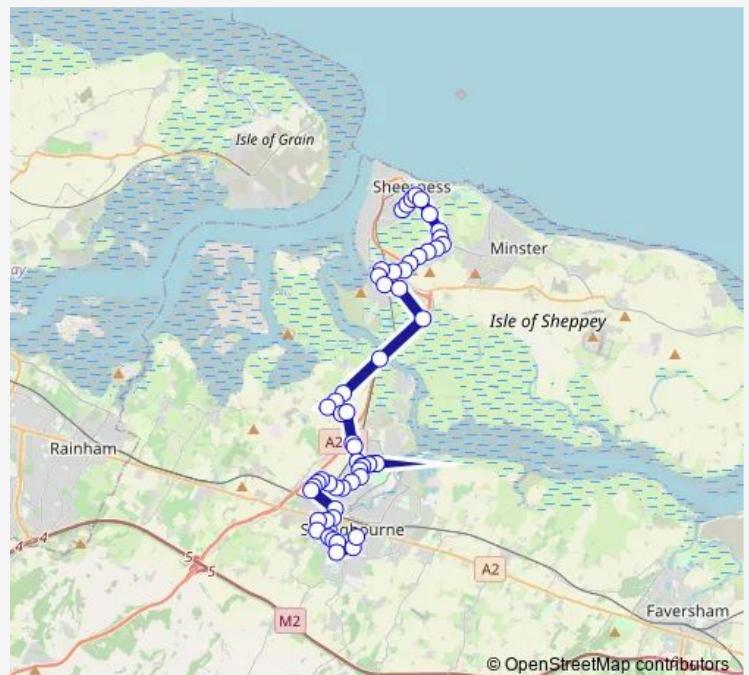

Morrisons

Stray Marsh Farm

Railway Station

Route schedule

Wheatsheaf Gardens — Borden Grammar School

Monday 07:03

Tuesday 07:03

Wednesday 07:03

Thursday 07:03

Friday 07:03

Saturday —

Sunday —

Route info

Direction: Wheatsheaf Gardens

Stops: 56

Trip Duration: 1 hour 9 min

370G — Sheerness - Queenborough - Iwade - Sittingbourne

Sanderling Way

Evergreen Close

Holly Blue Drive

Health Centre

Kingfisher Close

Post Office

Kemsley Railway Station

Saturday —

Sunday —

Route info

Direction: Memorial Hospital

Stops: 55

Trip Duration: 0 hour 55 min

Helen Thompson Close

School Lane