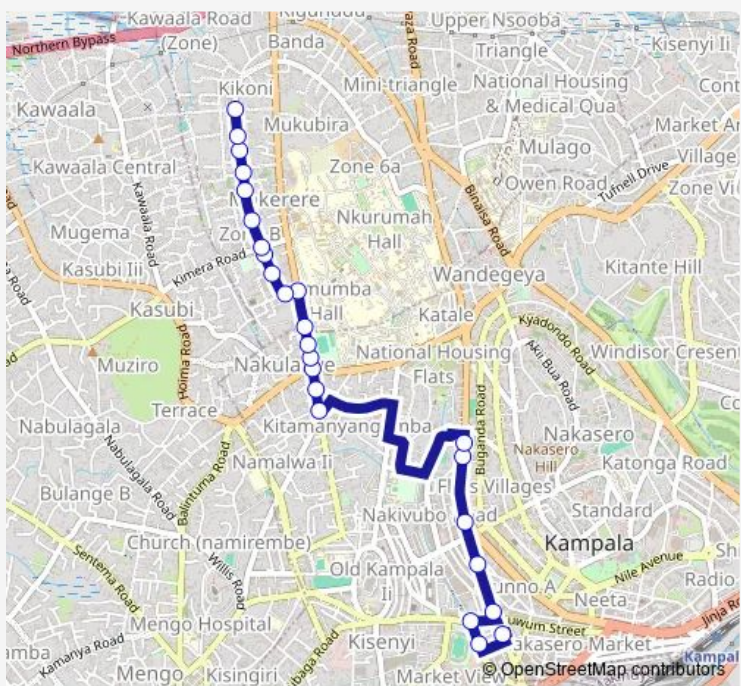

Bus KA049 Makerere Kikoni Stage-Old Taxi Park

[Go to website](#)

Direction
 Kampala Old Taxi Park — Makerere Kikoni Stage
 25 stops
[Open route schedule](#)

- Kampala Old Taxi Park
- Cooper Complex Taxi Park - Owino Parkyard Market
- Qualicell Bus Terminal - Nakivubo
- Mini Price (Ben Kiwanuka Rd)
- Arua Taxi Park
- Watoto Stage
- Bat Valleys
- Norvik Hospital
- Sir Apollo Kagwa Rd - Kyaddondo Rd 2 Jct
- Full Gospel Church Extension
- Full Gospel Church
- Makere Metropolitan Management Institute
- Oilcom (Sir Apollo Kagwa Rd)
- V-power GUSTRO Book Centre
- UCF Kikoni
- Sharks Hostel
- Pintos & Nalika Hostels
- Caltec Academy
- Makerere Kikoni Stage
- Douglas Villa Hostel
- Hello Darling Restaurant

Route schedule
 Kampala Old Taxi Park — Makerere Kikoni Stage

Monday	06:30-19:00
Tuesday	06:30-19:00
Wednesday	06:30-19:00
Thursday	06:30-19:00
Friday	06:30-19:00
Saturday	06:30-19:00
Sunday	06:30-19:00

Route info
 Direction: Kampala Old Taxi Park
 Stops: 25
 Trip Duration: 0 hour 57 min

KA049 — Makerere Kikoni Stage-Old Taxi Park **BusMaps**

Off Shore Hostel

Sekajja's Jet Car Wash

J-frigh Hotel Post

Makarere Kikoni Stage

Thursday 06:30-19:00

Friday 06:30-19:00

Saturday 06:30-19:00

Sunday 06:30-19:00

Route info

Direction: Makarere Kikoni Stage

Stops: 23

Trip Duration: 1 hour 7 min