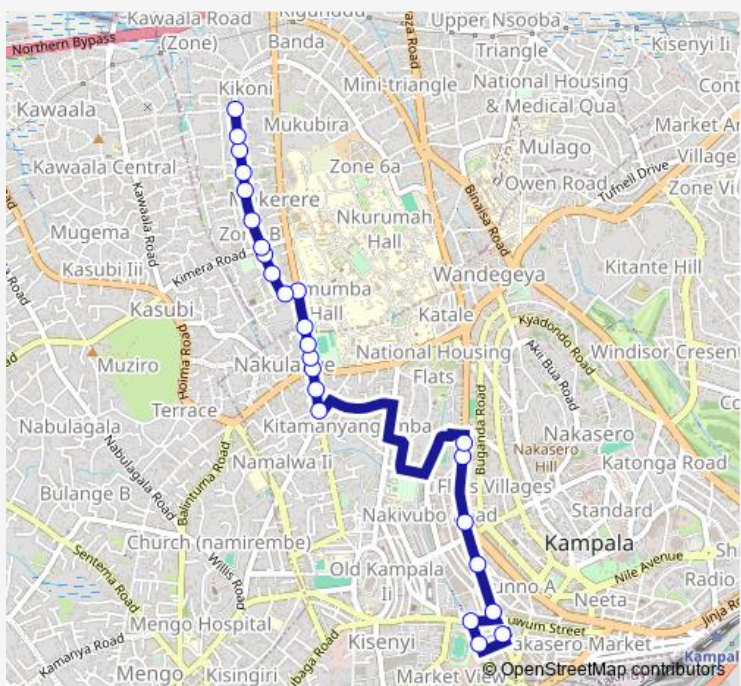

Bus Ka049 Makerere Kikoni Stage-Old Taxi Park

[Go to website](#)

Direction
 Kampala Old Taxi Park — Makerere Kikoni Stage
 25 stops
[Open route schedule](#)

- Kampala Old Taxi Park
- Cooper Complex Taxi Park - Owino Parkyard Market
- Qualicell Bus Terminal - Nakivubo
- Mini Price (Ben Kiwanuka Rd)
- Arua Taxi Park
- Watoto Stage
- Bat Valleys
- Norvik Hospital
- Sir Apollo Kagwa Rd - Kyaddondo Rd 2 Jct
- Full Gospel Church Extension
- Full Gospel Church
- Makere Metropolitan Management Institute
- Oilcom (Sir Apollo Kagwa Rd)
- V-power GUSTRO Book Centre
- UCF Kikoni
- Sharks Hostel
- Pintos & Nalika Hostels
- Caltec Academy
- Makarere Kikoni Stage
- Douglas Villa Hostel
- Hello Darling Restaurant

Route schedule
 Kampala Old Taxi Park — Makerere Kikoni Stage

Monday	06:30-19:00
Tuesday	06:30-19:00
Wednesday	06:30-19:00
Thursday	06:30-19:00
Friday	06:30-19:00
Saturday	06:30-19:00
Sunday	06:30-19:00

Route info
 Direction: Kampala Old Taxi Park
 Stops: 25
 Trip Duration: 0 hour 57 min

Ka049 — Makerere Kikoni Stage-Old Taxi Park **BusMaps**

Off Shore Hostel

Sekajja's Jet Car Wash

J-frigh Hotel Post

Makarere Kikoni Stage

Thursday 06:30-19:00

Friday 06:30-19:00

Saturday 06:30-19:00

Sunday 06:30-19:00

Route info

Direction: Makarere Kikoni Stage

Stops: 23

Trip Duration: 1 hour 18 min