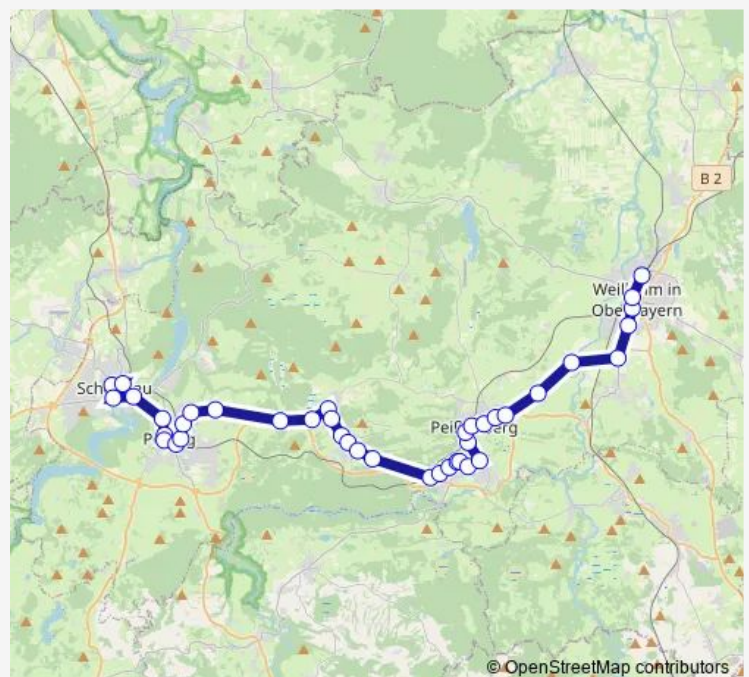

### Route schedule

Weilheim (Oberbay) — Schongau, Rathaus

Monday 09:50-15:20

Tuesday 09:50-15:20

Wednesday 09:50-15:20

Thursday 09:50-15:20

Friday 09:50-15:20

Saturday 11:20

### Route info

Direction: Weilheim (Oberbay)

Stops: 39

Trip Duration: 1 hour 3 min

Hohenpeißenberg, Steinfall

Hohenpeißenberg, Schächen

Hohenpeißenberg, Rathaus

Hohenpeißenberg, Quellenweg