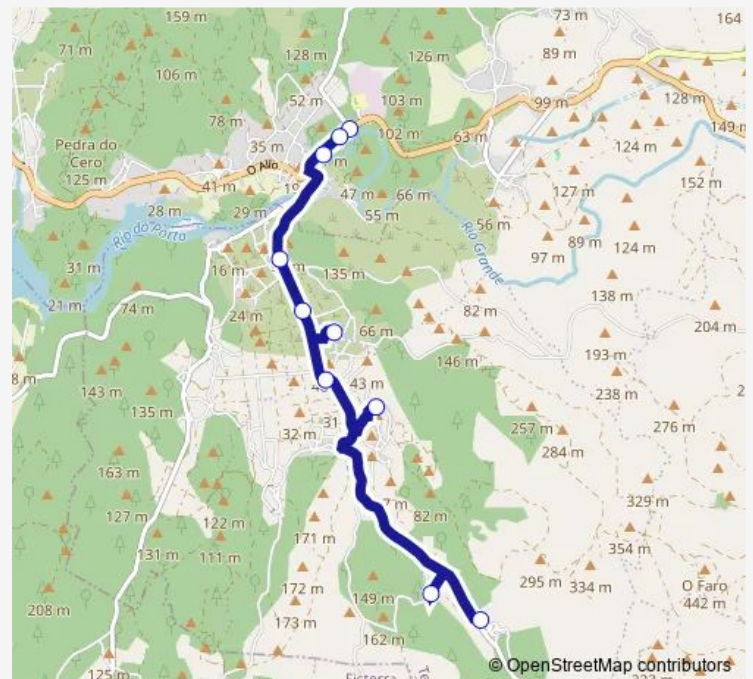

Route schedule

A Devesa — IES Pedra DA Agua

Monday 08:30

Tuesday 08:30-16:15

Wednesday 08:30

Thursday 08:30

Friday 08:30

Saturday —

Sunday —

Route info

Direction: A Devesa

Stops: 10

Trip Duration: 0 hour 15 min

■ Xg811016 — IES Pedra da Agua-A Devesa

Direction

IES Pedra DA Agua — A Devesa

Mouzo

Carnes

A Casiña

A Devesa

Route schedule

IES Pedra DA Agua — A Devesa

Monday 14:25

Tuesday 13:30-18:10

Wednesday 14:25

Thursday 14:25

Friday 14:25

Saturday —

Sunday —

Route info

Direction: IES Pedra DA Agua

Stops: 10