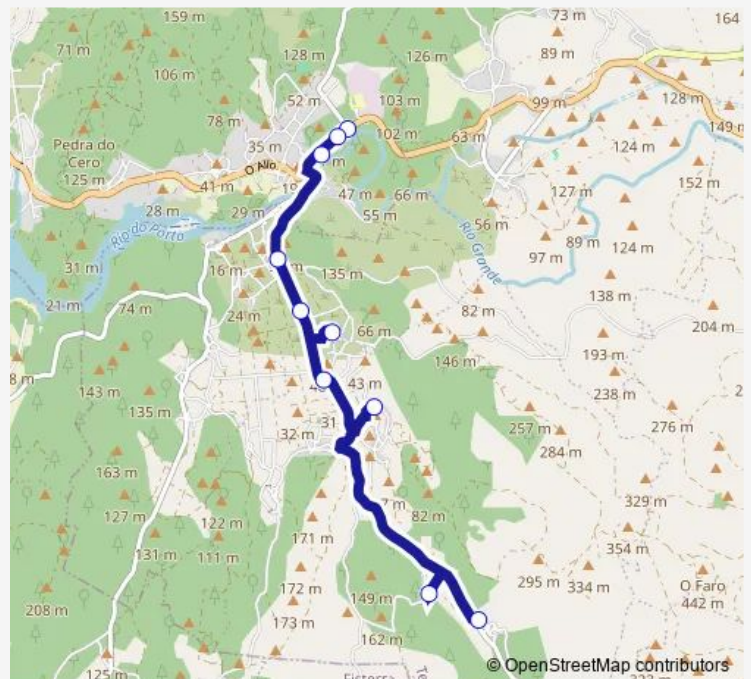

### Direction

A Devesa — IES Pedra DA Agua

10 stops

[Open route schedule](#)

A Devesa

A Casiña

Carnes

Mouzo

### Route schedule

A Devesa — IES Pedra DA Agua

Monday 08:30

Tuesday 08:30-16:15

Wednesday 08:30

Thursday —

Friday 08:30

Saturday —

### Route info

Direction: A Devesa

Stops: 10

Trip Duration: 0 hour 15 min

■ XG811016 — IES Pedra da Agua-A Devesa

**Direction**

IES Pedra DA Agua — A Devesa

10 stops

Carnes

A Casiña

A Devesa

**Route schedule**

IES Pedra DA Agua — A Devesa

Monday	14:25
Tuesday	13:30-18:10
Wednesday	14:25
Thursday	—
Friday	14:25
Saturday	—
Sunday	—

**Route info**

Direction: IES Pedra DA Agua