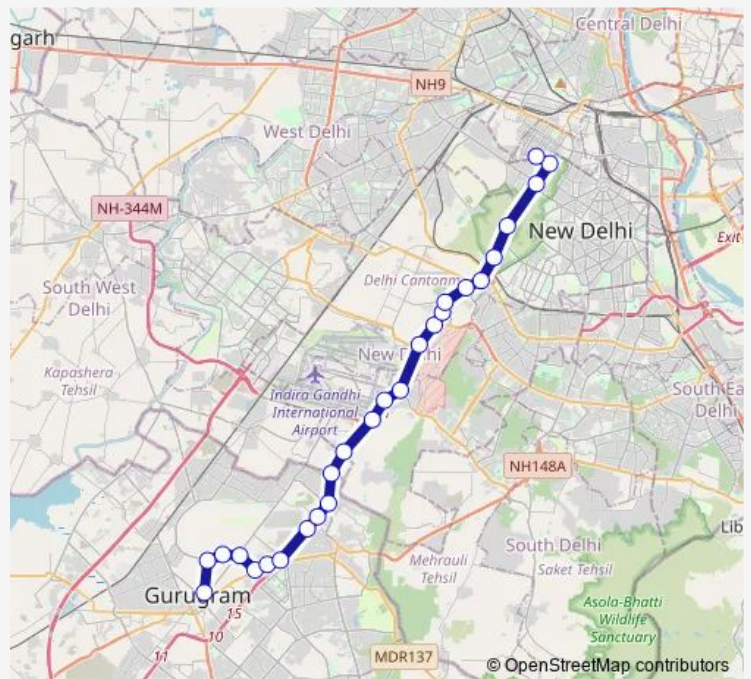

Bus Gurgaontokarolbaghdown

[Go to website](#)

Direction
 Gurugram ISBT — Karol Bagh Metro Station
 26 stops
[Open route schedule](#)

- Gurugram ISBT
- Sheetla Mata Mandir
- Gurugram Sector 24
- Gugugram Sec 14
- MDI
- Sukhrali
- IFFCO Chowk
- Atlas Chowk
- Shyam Chowk
- Shankar Chowk
- HR Border
- Rajokari Crossing NH-8
- Shiv Murti
- Rang Puri (NH-8 Circle)
- Mahipal Pur (NH-8)
- Shankar Vihar NH-8
- Kendriya Vidhyalaya APS Colony
- APS Colony/ Jharera Gaon
- Air Force HQ / Subroto Park
- RR Hospital
- Dhaura Kuan

Route schedule
 Gurugram ISBT — Karol Bagh Metro Station

Monday	06:35-17:35
Tuesday	06:35-17:35
Wednesday	06:35-17:35
Thursday	06:35-17:35
Friday	06:35-17:35
Saturday	06:35-17:35
Sunday	06:35-17:35

Route info
 Direction: Gurugram ISBT
 Stops: 26
 Trip Duration: 1 hour 53 min

Gurgaontokarolbaghdown **BusMaps**

Army Public School

Budha Jayanti Park

Ridge Road

Ravinder Rangshala

Karol Bagh Metro Station

Bus time schedules and route maps are available in an offline PDF at busmaps.com. Use the busmaps.com website to see live bus times, train schedule or subway schedule, and step-by-step directions for all public transit in Gurugram