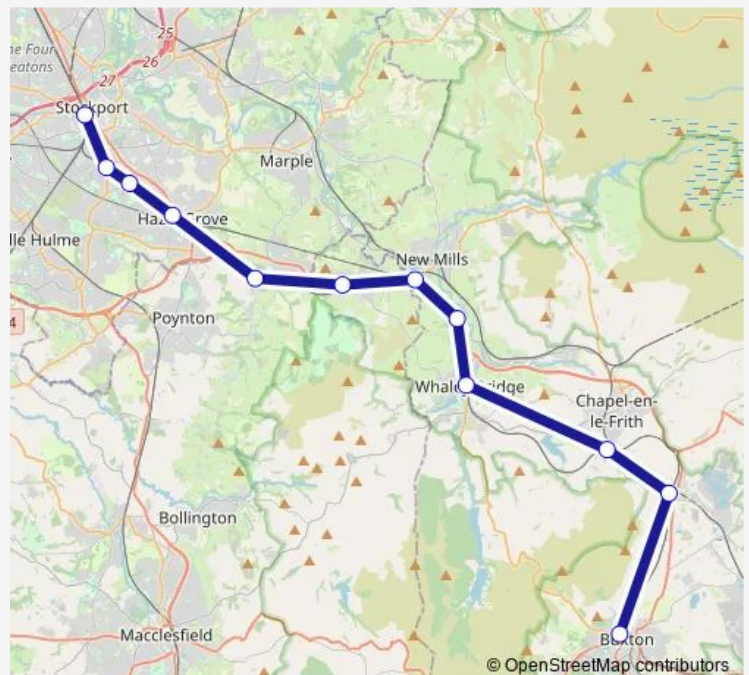

## Rail Nt:Bux->Spt NT train service from BUX to Spt

[Go to website](#)

### Direction

Buxton — Stockport

12 stops

[Open route schedule](#)

- Buxton
- Dove Holes
- Chapel-en-le-Frith
- Whaley Bridge
- Furness Vale
- New Mills Newtown
- Disley
- Middlewood
- Hazel Grove
- Woodsmoor
- Davenport
- Stockport

### Route schedule

Buxton — Stockport

Monday	22:59
Tuesday	22:59
Wednesday	22:59
Thursday	22:59
Friday	—
Saturday	—
Sunday	—

### Route info

Direction: Buxton

Stops: 12

Trip Duration: 0 hour 47 min

■ Nt:Bux->Spt — NT train service from BUX to Spt

Nt:Bux->Spt Rail time schedules and route maps are available in an offline PDF at [busmaps.com](https://busmaps.com). Use the [busmaps.com](https://busmaps.com) website to see live bus times, train schedule or subway schedule, and step-by-step directions for all public transit in Stockport