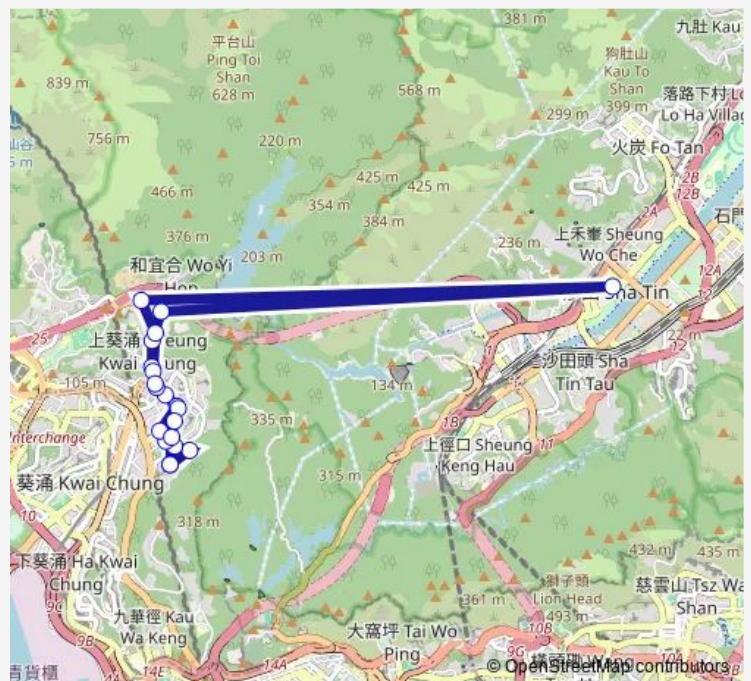

WO YI HOP ROAD OPPOSITE TO NORTH KWAI CHUNG JOCKEY CLUB SWIMMING POOL|WO YI HOP ROAD OPPOSITE TO NORTH KWAI CHUNG JOCKEY CLUB SWIMMING POOL |WO YI HOP ROAD, OPPOSITE WO YI HOP ROAD SPORTS GROUND

WO YI HOP ROAD OPPOSITE TO MRS WU YORK YU HEALTH CENTRE |BUS BAY ON WO YI HOP ROAD NEAR LEI SHU ROAD|WO YI HOP ROAD OPPOSITE TO MRS WU YORK YU HEALTH CENTRE

WO YIP HOP ROAD OUTSIDE CHUK SHUE HOUSE OF LEI MUK SHUE ESTATE

Route schedule

WAI KEK STREET OUTSIDE SHEK ON HOUSE OF SHEK LEI ESTATE — LEI PUI STREET BUS TERMINUS

Monday	07:30
Tuesday	07:30
Wednesday	07:30
Thursday	07:30
Friday	07:30
Saturday	—
Sunday	—

Route info

Direction: WAI KEK STREET OUTSIDE SHEK ON HOUSE OF SHEK LEI ESTATE

Stops: 18

Trip Duration: 0 hour 36 min

403P — Shek LEI LEI PUI Street - SHA TIN TAM KON PO Street (Circular) (Supplementary Service) **BusMaps**