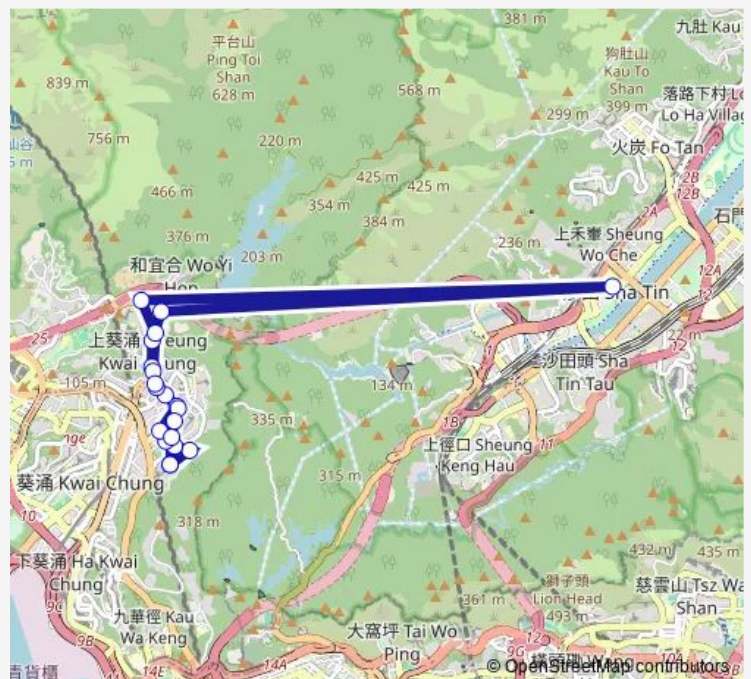

WO YIP HOP Road Outside Chuk Shue House OF LEI MUK Shue Estate

SHA TIN Central (TAM KON PO Street)|Tam KON PO Street, Outside SHA TIN Town Hall|Tam KON PO Street, Opposite Tong Ning Building

### Route schedule

WAI KEK Street Outside Shek ON House OF Shek LEI Estate — LEI PUI Street BUS Terminus

Monday	07:30
Tuesday	07:30
Wednesday	07:30
Thursday	07:30
Friday	07:30
Saturday	—
Sunday	—

### Route info

Direction: WAI KEK Street Outside Shek ON House OF Shek LEI Estate

Stops: 18

Trip Duration: 0 hour 36 min

403p — Shek LEI LEI PUI Street - SHA TIN TAM KON PO Street (Circular) (Supplementary Service)