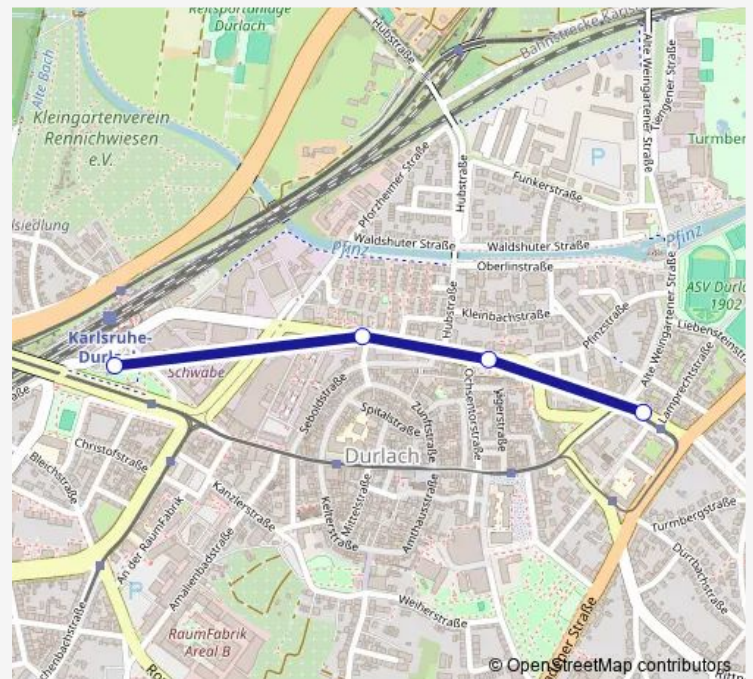

Direction

Durlach Bahnhof — Durlach Turmberg

4 stops

[Open route schedule](#)

Durlach Bahnhof

Durlach An der Fayence

Durlach Ochsentorstraße

Durlach Turmberg

Route schedule

Durlach Bahnhof — Durlach Turmberg

Monday	—
Tuesday	—
Wednesday	—
Thursday	—
Friday	13:17-02:31 ⁺¹
Saturday	03:01-02:31 ⁺¹
Sunday	03:01-03:31

Route info

Direction: Durlach Bahnhof

Stops: 4

Trip Duration: 0 hour 5 min

Direction

Durlach Turmberg — Durlach Bahnhof

5 stops

[Open route schedule](#)

Durlach Turmberg

Durlach Turmberg

Durlach Ochsentorstraße

Durlach An der Fayence

Stops: 5

Trip Duration: 0 hour 7 min

Direction

Durlach Bahnhof — Durlach Turmberg

4 stops

[Open route schedule](#)

Durlach Bahnhof

Durlach An der Fayence