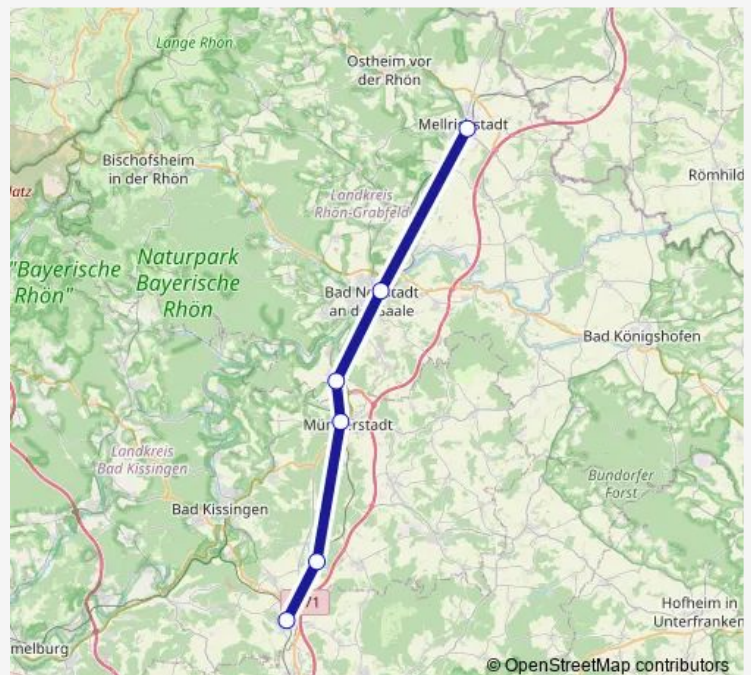

Direction

Weimar — Bad Berka

10 stops

[Open route schedule](#)

Weimar

Weimar West

Weimar Berkaer Bf

Nohra (bei Weimar)

Obergrunstedt

Holzdorf (bei Weimar)

Legefeld

Hetschburg

Bad Berka Zeughausplatz

Bad Berka

Route schedule

Weimar — Bad Berka

Monday —

Tuesday —

Wednesday —

Thursday —

Friday —

Saturday 22:15

Sunday —

Route info

Direction: Weimar

Stops: 10

Trip Duration: 0 hour 36 min

Direction

Saalfeld (Saale) — Leutenberg

5 stops

[Open route schedule](#)

Saalfeld (Saale)