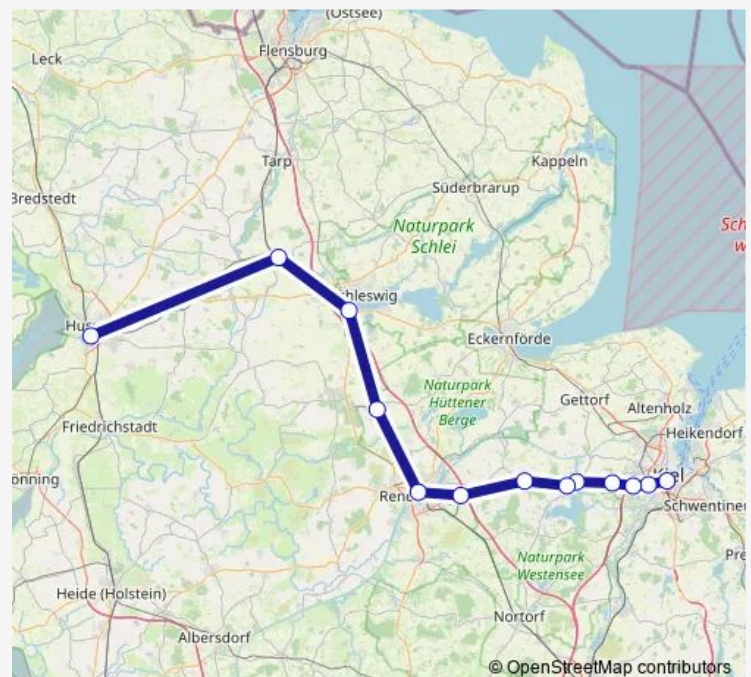

### Route schedule

Lindaunis Schleibrücke, Boren — Flensburg Bahnhof

Monday —

Tuesday —

Wednesday 21:09-23:09

Thursday 00:09-05:09

Friday —

Saturday —

### Route info

Direction: Lindaunis Schleibrücke, Boren

Stops: 5

Trip Duration: 1 hour 1 min