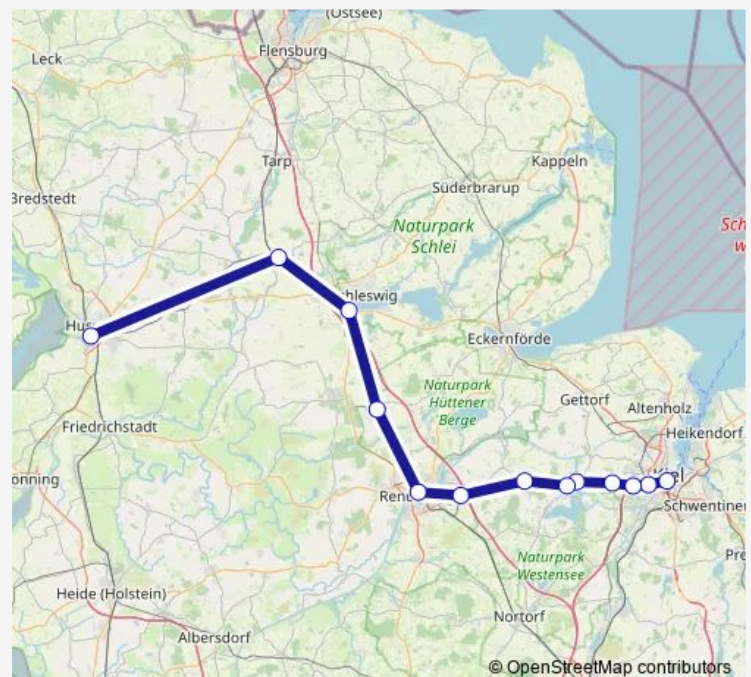

Direction

Neustadt(Holst) — Lübeck Hbf

7 stops

[Open route schedule](#)

Neustadt(Holst)

Sierksdorf

Haffkrug

Scharbeutz

Timmendorfer Strand

Bad Schwartau

Lübeck Hbf

Route schedule

Neustadt(Holst) — Lübeck Hbf

Monday 00:02-23:02

Tuesday 00:02-23:02

Wednesday 00:02-23:02

Thursday 00:02-23:02

Friday 00:02-23:02

Saturday 00:02-23:02

Sunday 00:02-23:02

Route info

Direction: Neustadt(Holst)

Stops: 7

Trip Duration: 1 hour 15 min

Direction

Uphusum — Niebüll

2 stops

[Open route schedule](#)

Uphusum

Niebüll

Route schedule

Uphusum — Niebüll