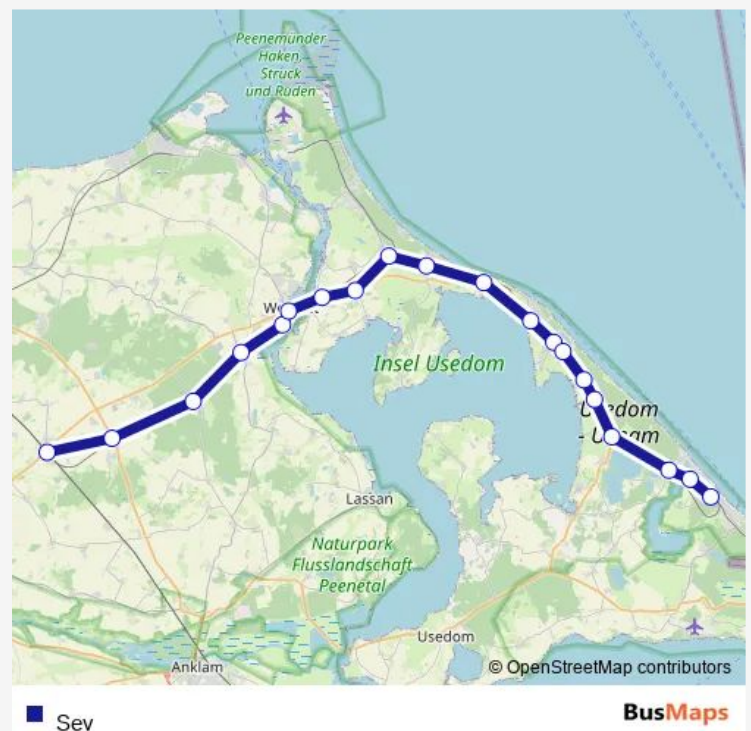

### Route schedule

Züssow Sev — Heringsdorf(Usedom) Bahnhof

Monday 04:45-23:17

Tuesday 04:45-23:17

Wednesday 04:45-23:17

Thursday 04:45-23:17

Friday 04:45-23:17

Saturday 04:45-23:17

### Route info

Direction: Züssow Sev

Stops: 20

Trip Duration: 1 hour 40 min