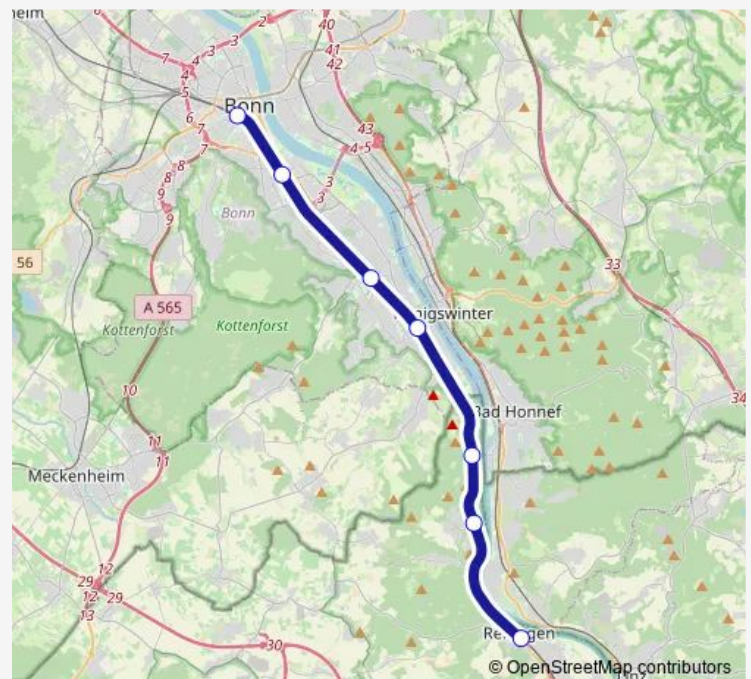

### Direction

Bonn Hbf — Remagen Bf

7 stops

[Open route schedule](#)

Bonn Hbf

Bonn UN Campus Bf

Bonn Bad Godesberg Bf

Bonn Mehlem Bf

### Route schedule

Bonn Hbf — Remagen Bf

Monday	04:45-00:45 <sup>+1</sup>
Tuesday	04:45-00:45 <sup>+1</sup>
Wednesday	04:45-00:45 <sup>+1</sup>
Thursday	04:45-00:45 <sup>+1</sup>
Friday	04:45-00:45 <sup>+1</sup>
Saturday	04:45-00:45 <sup>+1</sup>
Sunday	04:45-00:45 <sup>+1</sup>

### Route info

Direction: Bonn Hbf

Stops: 7

Trip Duration: 0 hour 50 min