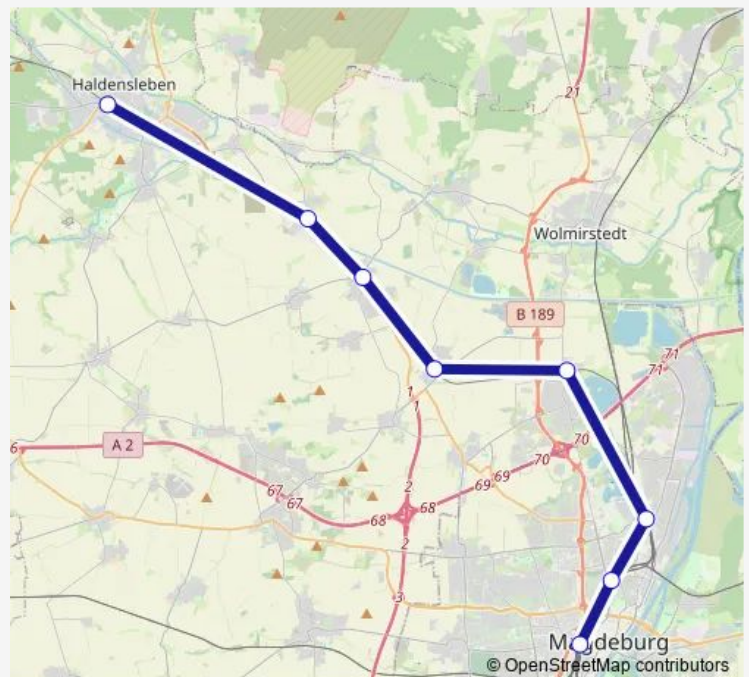

### Direction

Magdeburg Hbf — Haldensleben

8 stops

[Open route schedule](#)

Magdeburg Hbf

Magdeburg-Neustadt

Magdeburg-Eichenweiler

Barleben

Meitzendorf

Groß Ammensleben

Vahldorf

Haldensleben

### Route schedule

Magdeburg Hbf — Haldensleben

Monday 08:15

Tuesday 08:15

Wednesday 08:15

Thursday 08:15

Friday —

Saturday —

### Route info

Direction: Magdeburg Hbf

Stops: 8

Trip Duration: 1 hour 5 min

SEV Bus time schedules and route maps are available in an offline PDF at [busmaps.com](https://busmaps.com). Use the [busmaps.com](https://busmaps.com) website to see live bus times, train schedule or subway schedule, and step-by-step directions for all public transit in Magdeburg