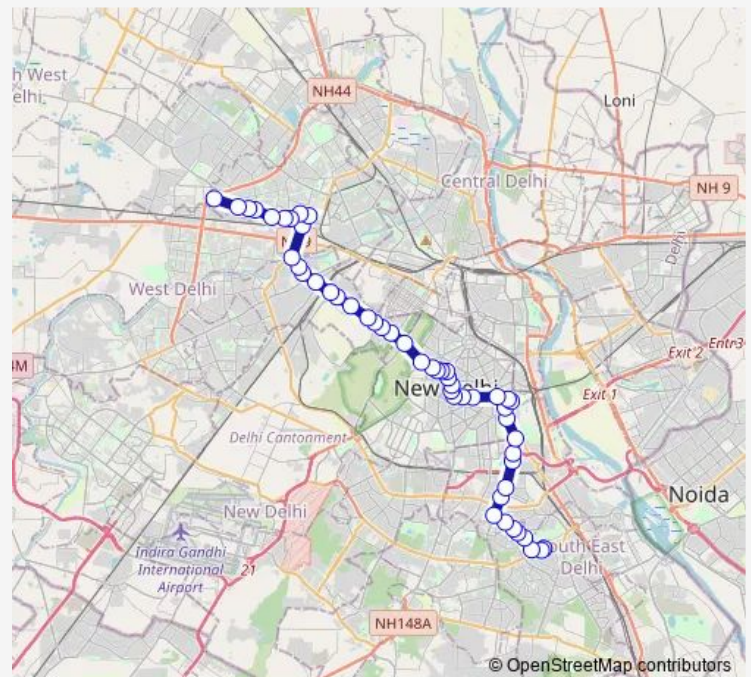

Vigyan Bhawan

Nirman Bhawan

Udyog Bhawan

Route schedule

Nehru Place Terminal — West Enclave / Sansad Vihar (T)

Monday 06:55-16:10

Tuesday 06:55-16:10

Wednesday 06:55-16:10

Thursday 06:55-16:10

Friday 06:55-16:10

Saturday 06:55-16:10

Sunday 06:55-16:10

Route info

Direction: Nehru Place Terminal

Stops: 51

Trip Duration: 1 hour 58 min