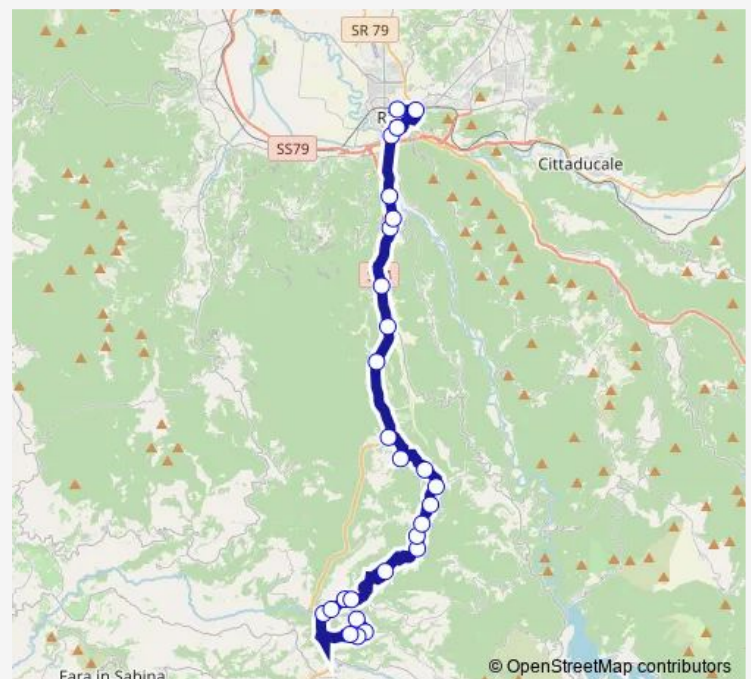

### Route schedule

Monteleone | Ginestra Sabina # f9841 — Rieti | Stazione FS Ist. Superiore Principessa di Napoli # f1070

Monday —

Tuesday —

Wednesday —

Thursday —

Friday —

Saturday 07:10

### Route info

Direction: Monteleone | Ginestra Sabina # f9841

Stops: 27

Trip Duration: 0 hour 50 min

Fara in Sabina

© OpenStreetMap contributors

Ginestra sabina - Rieti # Ri40d

BusMaps