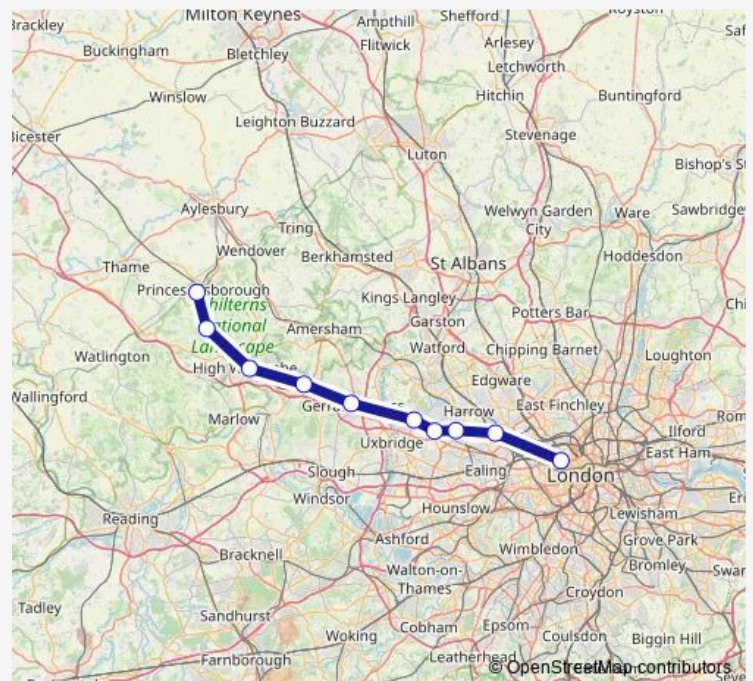

### Direction

Princes Risborough — London Marylebone

10 stops

[Open route schedule](#)

Princes Risborough

Saunderton

High Wycombe

Beaconsfield

Gerrards Cross

West Ruislip

South Ruislip

Northolt Park

Wembley Stadium

London Marylebone

### Route schedule

Princes Risborough — London Marylebone

Monday 07:48-08:08

Tuesday 07:48-08:08

Wednesday 07:48-08:08

Thursday 07:48-08:08

Friday 07:48-08:08

Saturday —

### Route info

Direction: Princes Risborough

Stops: 10

Trip Duration: 1 hour 10 min

■ Ch:Prr->Myb — CH train service from PRR to Myb

Ch:Prr->Myb Rail time schedules and route maps are available in an offline PDF at [busmaps.com](https://busmaps.com). Use the [busmaps.com](https://busmaps.com) website to see live bus times, train schedule or subway schedule, and step-by-step directions for all public transit in London