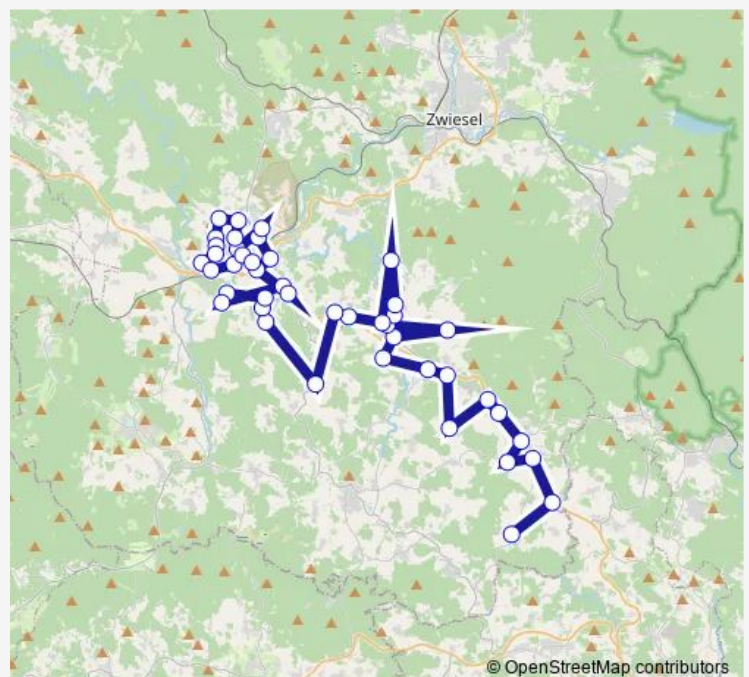

### Route schedule

Abtschlag — Regen

Monday 05:44-19:20

Tuesday 05:44-19:20

Wednesday 05:44-19:20

Thursday 05:44-19:20

Friday 05:44-19:20

Saturday 08:50-18:45

### Route info

Direction: Abtschlag

Stops: 44

Trip Duration: 1 hour 4 min

Weißenstein, Ort

Weißenstein, Nord

Weißenstein, Akademie

Kattersdorf, Waldferiendorf

## Route schedule

Regen — Abtschlag

Monday 08:20-19:55

Tuesday 08:20-19:55

Wednesday 08:20-19:55

Thursday 08:20-19:55

Friday 08:20-19:55

Saturday 08:00-22:00

## Route info

Direction: Regen

Stops: 44

Trip Duration: 1 hour 4 min

Kasberg, Abzw

Rinchnach, Busbahnhof

Hinterasberg, Abzw

Klessing bei Rinchnach, Abzw