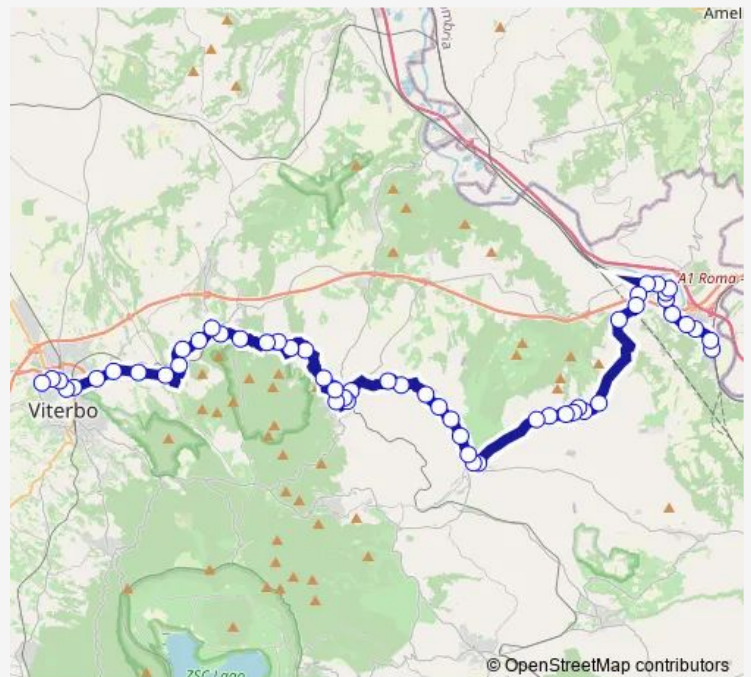

Saturday 05:20-07:40

Sunday —

Route info

Direction: Orte | Stazione FS # f1703

Stops: 54

Trip Duration: 1 hour 10 min

Orte Scalo - Viterbo # Sr58a

Vignanello | Centignano # f1733