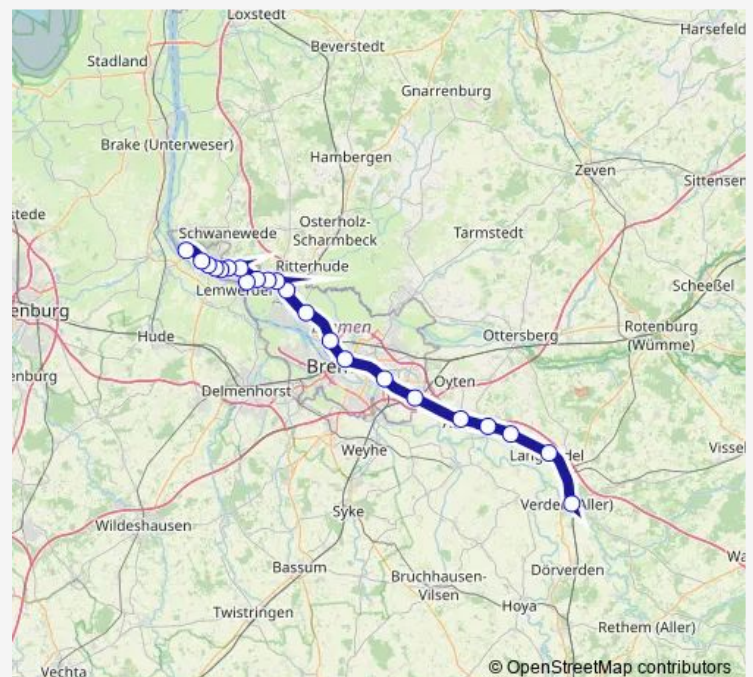

Bremen Turnerstraße

### Route schedule

Verden(Aller) — Bremen-Farge

Monday 00:06-24:00

Tuesday 00:06-00:01<sup>+1</sup>

Wednesday 00:06-24:00

Thursday 00:06-23:34

Friday 00:06-23:48

Saturday 00:06-23:42

### Route info

Direction: Verden(Aller)

Stops: 22

Trip Duration: 1 hour 16 min

■ RS1

BusMaps

## Direction

Bremen-Farge — Verden(Aller)

22 stops

[Open route schedule](#)

Bremen-Farge

Bremen Turnerstraße

Bremen Kreinsloger

Bremen Mühlenstraße